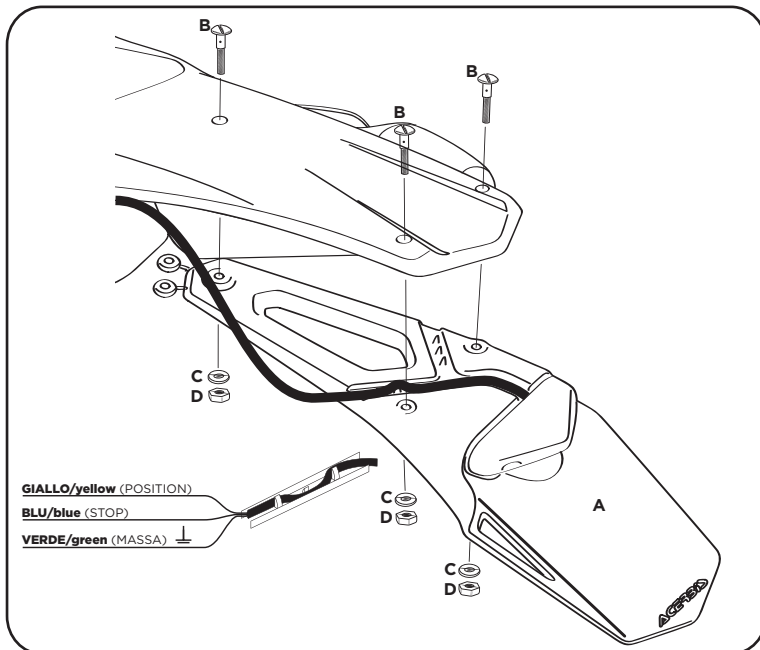

X-LED CE TAIL LIGHT
PORTA TARGA X-LED CE

COD. 500002495 REV 1

ACERBIS PARTS

A - (1 pcs.)

B - (3 pcs.)

C - (3 pcs.)

D - (3 pcs.)

WARNING! Of road motorcycle lights regularly fail through vibration. Always check your lights before riding at night.
 Be sure you follow the installation instructions exactly. If the headlamps fall off, it can jam the front wheel. Do not secure cables with number plate mounting straps. Use the guides provided. Before riding, check that all cables, hoses, and controls function properly. The rubber mounting straps are subject to deterioration from atmospheric pollutants. Always inspect them before riding. Never ride unless all four are properly installed and in good condition.

If you have any questions regarding the fit or installation of this product please contact your local **Acerbis dealer**