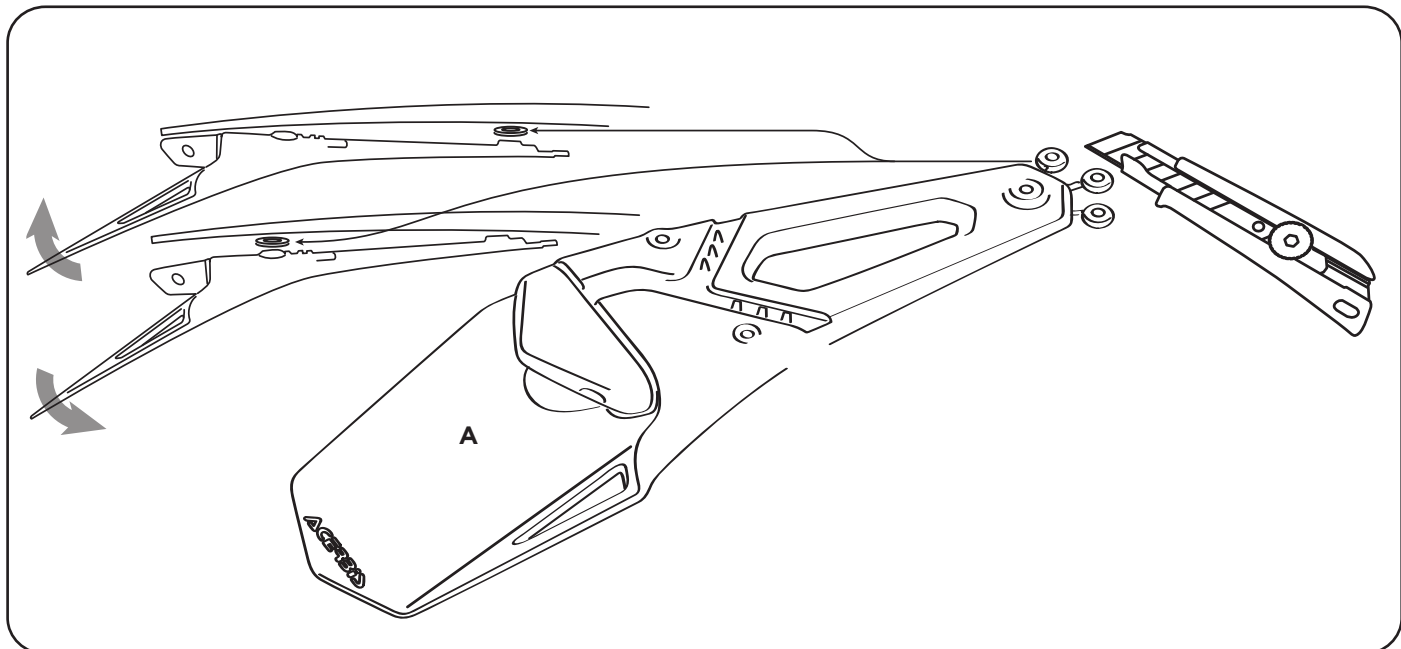

X-LED CE TAIL LIGHT
PORTA TARGA X-LED CE

COD. 500002495 REV 1

ACERBIS PARTS

A - (1 pcs.)

B - (3 pcs.)

C - (3 pcs.)

D - (3 pcs.)

WARNING! Of road motorcycle lights regularly fail through vibration. Always check your lights before riding at night.
 Be sure you follow the installation instructions exactly. If the headlamps fall off, it can jam the front wheel. Do not secure cables with number plate mounting straps. Use the guides provided. Before riding, check that all cables, hoses, and controls function properly. The rubber mounting straps are subject to deterioration from atmospheric pollutants. Always inspect them before riding. Never ride unless all four are properly installed and in good condition.