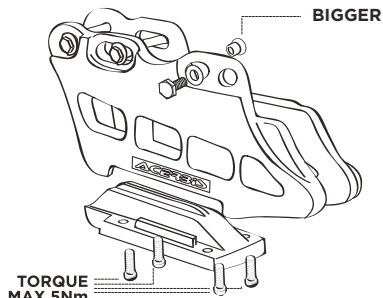

KAWASAKI. HONDA. YAMAHA