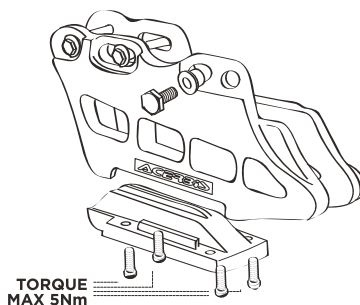

COD. 500005204 REV 1

KAWASAKI. HONDA. YAMAHA
SUZUKI
KTM SX 85 06/14

KAWASAKI. HONDA. YAMAHA

SUZUKI

KTM SX 85 06/14

KTM. HUSQVARNA. HUSABERG

WARNING!