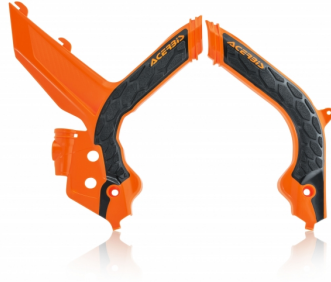

X-GRIP FRAME
PROTECTOR FOR KTM
0023599

0023599.209

0023599.313

0023599.319

FEATURES

Protects the frame in the maximum friction area
Use of rubber to increase grip and therefore control of the motorcycle

Easy assembly and dismantling with expander and plastic bands

APPLICATIONS

KTM SX 125 2019 2020 2021 2022 | KTM SX 150 2019 2020 | KTM SX 250 2019 2020 2021 2022 | KTM SX-F 250 2019 2020 2021 2022 | KTM SX-F 350 2019 2020 2021 2022 | KTM SX-F 450 2019 2020 2021 2022 | KTM XC 125 2020 2021 2022 | KTM XC 250 2019 2023 2024 | KTM XC 250 TPI 2020 2021 2022 | KTM XC 300 2019 | KTM XC 300 TPI 2020 2021 2022 | KTM XC-F 250 2019 2020 2021 2022 | KTM XC-F 350 2019 2020 2021 2022 | KTM XC-F 450 2019 2020 2021 2022