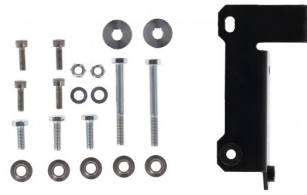

ACERBIS CHAIN GUIDE FOR YAMAHA

0025764

0025764.040

0025764.090

FEATURES

Replacing the original component, it guarantees greater impact resistance due to its high-strength plastic material.
The Cruna is made of two pieces: the body and the slide, the latter of which can be replaced if worn out, also allowing the chain to not have to be disassembled when replacing the slide or the cruna itself.
The controlled-elasticity design of the cruna, absorbs shock and minimizes damage to the chain and sprocket.

PRODUCTS RELATED

0017954
SLIDER CHAIN GUIDE ACERBIS
2.0 LOW

030

090

**CHAIN GUIDE YAMAHA
FOR TENERE 700**
0024657

0024657.040

0024657.110

0024657.090

PRODUCTS RELATED

0017954
SLIDER CHAIN GUIDE ACERBIS
2.0 LOW

030

090

ACERBIS CHAIN GUIDE 2.0 FOR YAMAHA

0017952

0017952.030

0017952.040

0017952.090

FEATURES

The Acerbis chain guide, replacing the original component, guarantees greater impact resistance thanks to the high-strength plastic material.

The guide is made in two pieces: the body and the slide, the latter replaceable once worn, also allowing you not to have to disassemble the chain when replacing the slide or the guide itself.