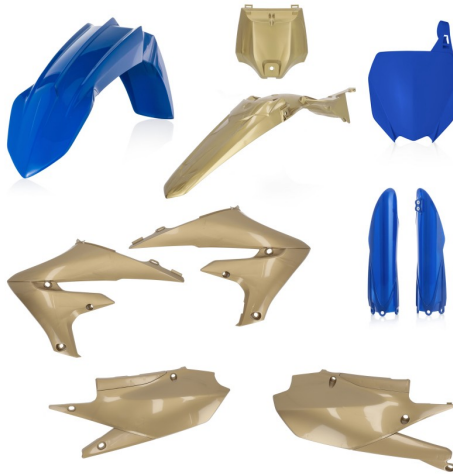

**FULL PLASTIC KIT FOR  
YAMAHA**  
**0023526**

0023526.030

0023526.040

0023526.090

0023526.553

0023526.553.021

0023526.553.023

**APPLICATIONS**

YAMAHA YZ 65 2018 2019 2020 2021 2022 2023 2024 2025

**SIZES**

021 021

**FULL PLASTIC KIT FOR  
YAMAHA**  
**0023635**

0023635.553

0023635.553.021

**APPLICATIONS**

YAMAHA YZ 85 2019 2020 2021

**SIZES**

021 021

**FULL PLASTIC KIT FOR  
YAMAHA  
0023631**

0023631.252

0023631.714

0023631.030

0023631.092

0023631.072