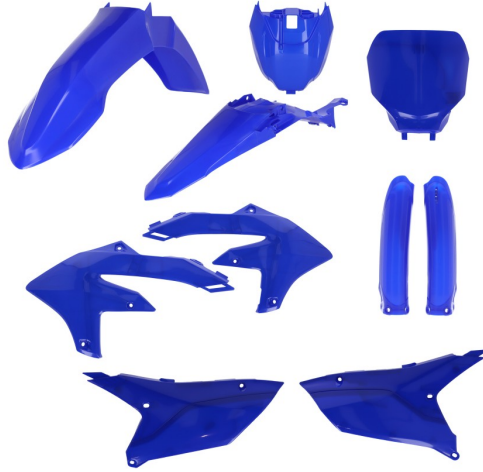

**FULL PLASTIC KIT FOR  
YAMAHA**  
**0025468**

0025468.040

0025468.090

0025468.316

0025468.553

0025468.030

0025468.252

0025468.322