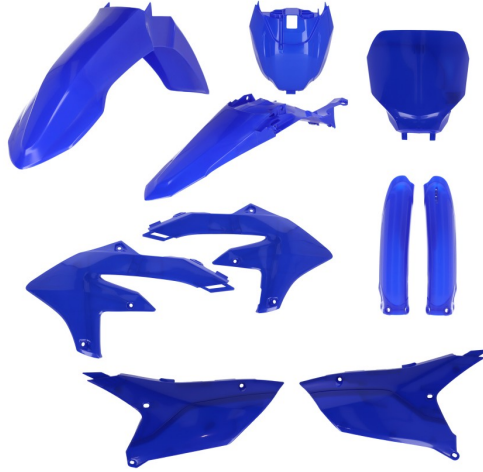

**FULL PLASTIC KIT FOR  
YAMAHA**  
**0026824**

0026824.030

0026824.040

0026824.090

0026824.553

**FULL PLASTIC KIT FOR  
YAMAHA**  
**0025468**

0025468.040

0025468.090