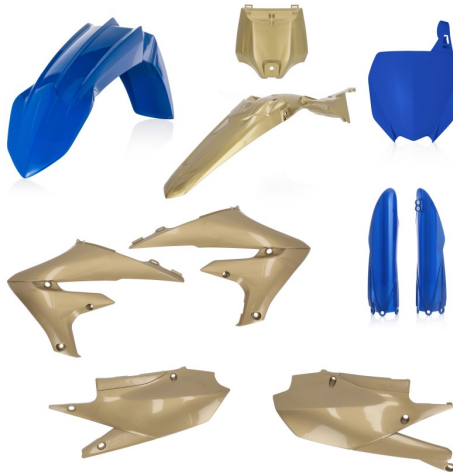

0023635.553

0023635.553.021

**APPLICATIONS**

YAMAHA YZ 85 2019 2020 2021

FULL PLASTIC KIT FOR  
YAMAHA  
0023631

0023631.252

0023631.714

0023631.030

0023631.092

0023631.072

0023631.041

0023631.132

0023631.040

0023631.070

0023631.090

0023631.083