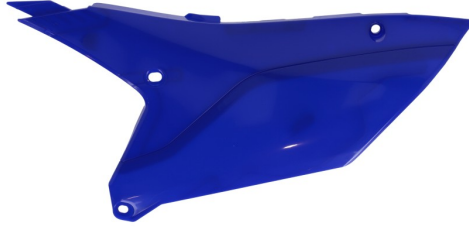

SIDE PANELS  
0025474

0025474.040

0025474.070

0025474.336

0025474.030

0025474.090

FEATURES

**WARNING:** this product is compatible with the WR 450 F model but is not an exact replica of it

0024933.251

0024933.040

0024933.030

0024933.090

**APPLICATIONS**

YAMAHA YZ 85 2022 2023 2024 2025

**SIDE PANELS**  
**0024926**

0024926.030