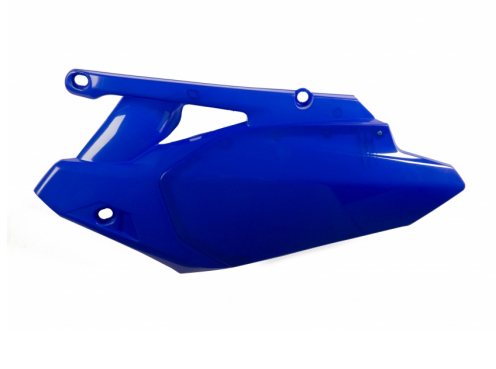

SIDE PANELS
0017558

0017558.040

0017558.090

0017558.237

0017558.734

APPLICATIONS

YAMAHA WR 250 F 2015 2016 2017 2018 2019 | YAMAHA WR 450 F 2016 2017 2018 | YAMAHA YZ 250 F 2014 2015 2016 2017 | YAMAHA YZ 450 F 2014 2015 2016 2017

SIDE PANELS
0016562

0016562.030

APPLICATIONS

YAMAHA WR 450 F 2012 2013 2014

SIDE PANELS
0013773

0013773.040

APPLICATIONS

YAMAHA YZ 450 F 2010 2011 2012 2013