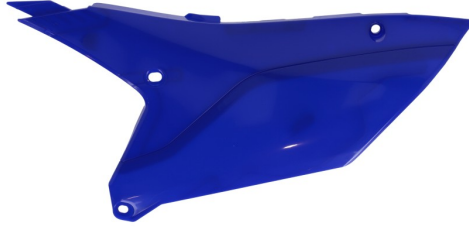

SIDE PANELS
0025474

0025474.040

0025474.336

0025474.030

0025474.090

FEATURES

WARNING: this product is compatible with the WR 450 F model but is not an exact replica of it

APPLICATIONS

YAMAHA YZ 450 F 2023 2024 | YAMAHA YZ 450 FX 2023 2024

SIDE PANELS
0024933

0024933.251

0024933.040

0024933.030

0024933.090

APPLICATIONS

YAMAHA YZ 85 2022 2023 2024

SIDE PANELS
0024926

0024926.030

0024926.040

0024926.090

APPLICATIONS

YAMAHA YZ 125 2022 2023 2024 | YAMAHA YZ 250 2022 2023 2024

SIDE PANELS
0023532

0023532.030