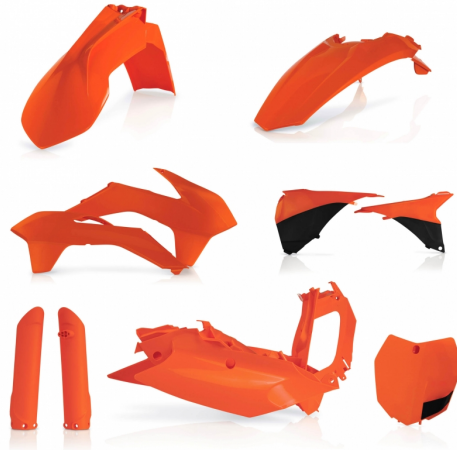

**FULL PLASTIC KIT FOR  
KTM**  
0017844

0017844.090.015

**APPLICATIONS**

KTM SX 125 2015 | KTM SX-F 450 2015

**FULL PLASTIC KIT FOR  
KTM**  
**0017843**

0017843.010

0017843.030

0017843.090