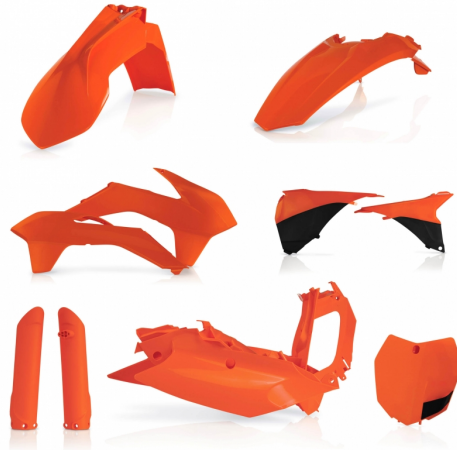

**FULL PLASTIC KIT FOR
KTM**
0017844

0017844.090.015

APPLICATIONS

KTM SX 125 2015 | KTM SX-F 450 2015

**FULL PLASTIC KIT FOR
KTM**
0017843

0017843.010

0017843.030

0017843.090