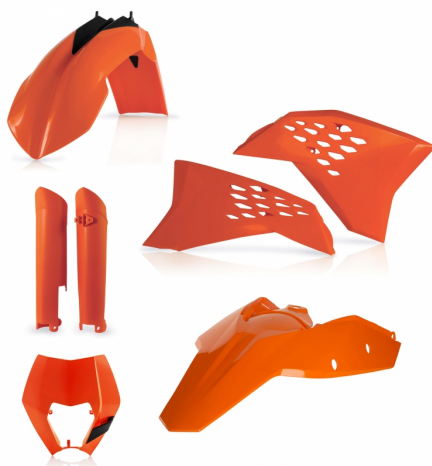

FULL PLASTIC KIT FOR
KTM
0015701

0015701.010

0015701.030

0015701.090

0015701.553.011

APPLICATIONS

KTM SX 125 2011 | KTM SX 150 2011 | KTM SX 250 2011

**FULL PLASTIC KIT FOR
KTM**
0014219