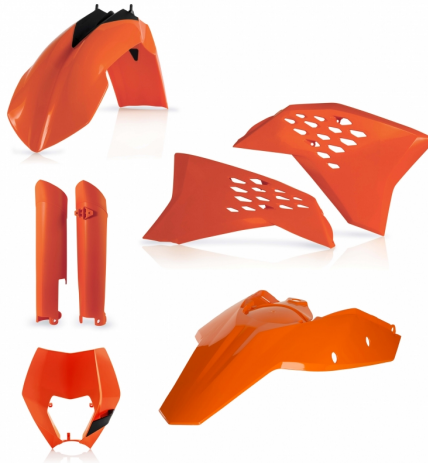

FULL PLASTIC KIT FOR
KTM
0015701

0015701.010

0015701.030

0015701.090

0015701.553.011

APPLICATIONS

KTM SX 125 2011 | KTM SX 150 2011 | KTM SX 250 2011

**FULL PLASTIC KIT FOR
KTM**
0014219