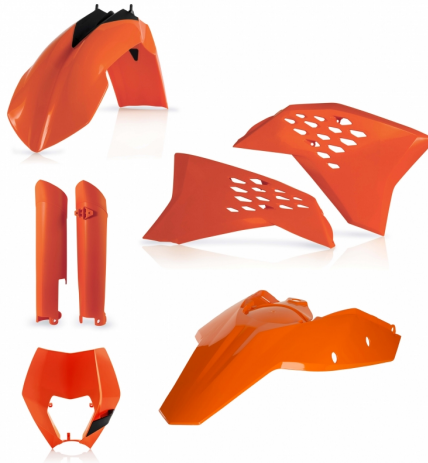

**FULL PLASTIC KIT FOR
KTM**
0014219

0014219.010

0014219.030

0014219.090

0014219.553.011

APPLICATIONS

KTM EXC 125 2008 2009 2010 2011 | KTM EXC 200 2008 2009 2010 2011 | KTM EXC 250 2008 2009 2010 2011 | KTM EXC 300 2008 2009 2010 2011 | KTM EXC 380 2T 2008 2009 2010 2011 | KTM EXC-F 250 2008 2009 2010 2011 | KTM EXC-F 350 2008 2009 2010 2011 | KTM EXC-F 400 2008 2009 2010 2011 | KTM EXC-F 450 2008 2009 2010 2011 | KTM EXC-F 520 2008 2009 2010 2011 | KTM EXC-F 530 2008 2009 2010 2011

SIZES

2 ANNI 011