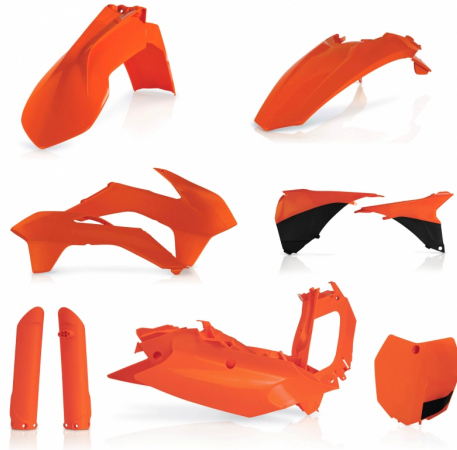

**FULL PLASTIC KIT FOR
KTM**
0017843

0017843.010

0017843.030

0017843.090

0017843.553.015

0017843.553.016

APPLICATIONS

KTM SX 125 2015 | KTM SX 150 2015 | KTM SX 250 2015 2016 | KTM SX-F 250 2015 | KTM SX-F 350 2015 | KTM SX-F 450 2015 | KTM SX-F 505 2015

SIZES

15 015 | 16 016