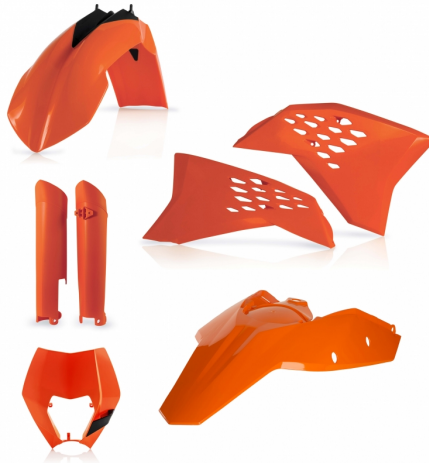

FULL PLASTIC KIT FOR
KTM
0015701

0015701.010

0015701.030

0015701.090

0015701.553.011

APPLICATIONS

KTM SX 125 2011 | KTM SX 150 2011 | KTM SX 250 2011

**FULL PLASTIC KIT FOR
KTM**
0014219