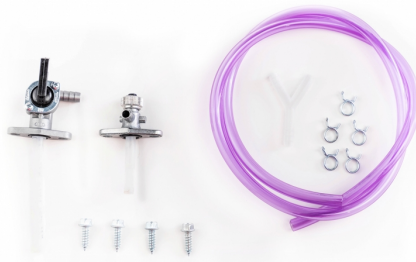

**MOUNTING KIT FUEL
TANK 0023657.
0023829**

0023829.000

APPLICATIONS

YAMAHA WR 125 2T 2005 2006 2007 2008 2009 2010 2011 2012 2013 2014 2015 2016 2017 2018 2019 2020 2021 | YAMAHA WR 250 2T 2005 2006 2007 2008 2009 2010 2011 2012 2013 2014 2015 2016 2017 2018 2019 | YAMAHA YZ 125 2005 2006 2007 2008 2009 2010 2011 2012 2013 2014 2015 2016 2017 2018 2019 | YAMAHA YZ 250 2005 2006 2007 2008 2009 2010 2011 2012 2013 2014 2015 2016 2017 2018 2019

PRODUCTS RELATED

0023657
FUEL TANK FOR YAMAHA 12L

■ 040.700 ■ 090.700

■ 120.700