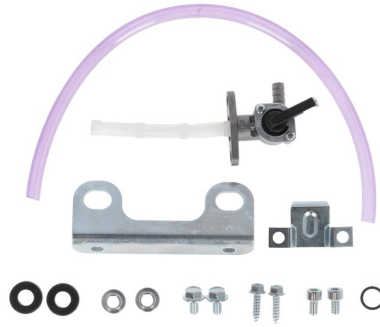

0023835.000

**APPLICATIONS**

KAWASAKI KLX 450 2008 2009 2010 2011 2012 2013 2014 2015 2016 2017 2018

**PRODUCTS RELATED**

0011602  
FUEL TANK FOR KAWASAKI  
12,5L

■ 090.700 ■ 120.700

**MOUNTING KIT FUEL  
TANK 0016302**  
0025956