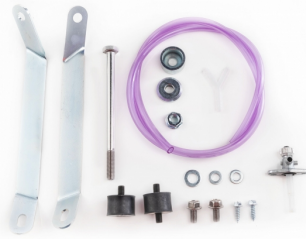

**MOUNTING KIT FUEL
TANK 0008430.
0023810**

0023810.000

APPLICATIONS

KTM EXC 250 2006 2007 | KTM EXC-F 400 2005 2006 2007 | KTM EXC-F 450 2005 2006 2007 | KTM EXC-F 500 2005 2006 2007 | KTM EXC-F 525 2006 2007

PRODUCTS RELATED

0008430
FUEL TANK FOR KTM 25L

■ 010   120