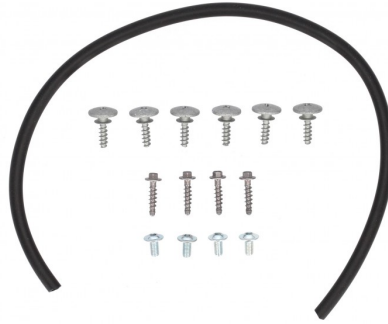

**PRODUCTS RELATED**

0016494  
FUEL TANK FOR YAMAHA 8,5L

030.700  040.700

090.700

**MOUNTING KIT  
FUELTANK 0024673.  
0024675**

0024675.000

**APPLICATIONS**

GAS GAS EC 250 2021 2022 2023 | GAS GAS EC 250 F 2021 2022 2023 | GAS GAS EC 300 2021 2022 2023 | GAS GAS EC 350 F 2021 2022 2023 | GAS GAS EX 250 2022 2023 | GAS GAS EX 250 F 2021 2022 2023 | GAS GAS EX 300 2021 2022 2023 | GAS GAS EX 350 F 2021 2022 2023 | GAS GAS EX 450 F 2021 2022 2023 | GAS GAS MC 250 F 2021 2022 2023 | GAS GAS MC 350 F 2022 2023 | GAS GAS MC 450 F 2021 2022 2023