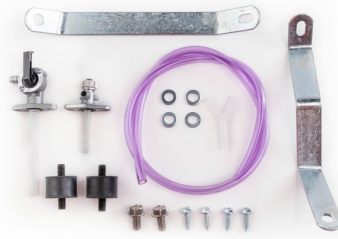

**PRODUCTS RELATED**

0023657  
FUEL TANK FOR YAMAHA 12L

■ 040.700 ■ 090.700

■ 120.700

**MOUNTING KIT FUEL  
TANK 0008595.**  
0023825

0023825.000

**APPLICATIONS**

YAMAHA WR 250 F 2004 2005 2006 | YAMAHA WR 450 F 2004 2005 2006