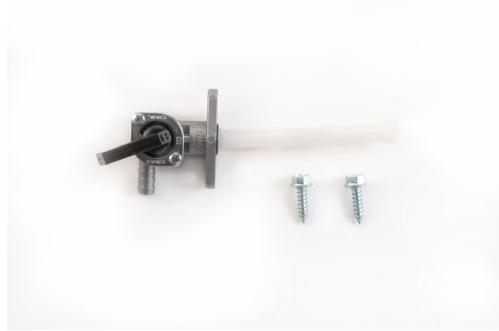

0023784.000

**APPLICATIONS**

HONDA CRF 250 R 2014 2015 2016 2017 | HONDA CRF 450 R 2013 2014 2015 2016

**PRODUCTS RELATED**

0016915  
FUEL TANK FOR HONDA 10,5L

■ 090.700 ■ 120.700

**MOUNTING KIT  
FUELTANK 0016495.  
0023778**