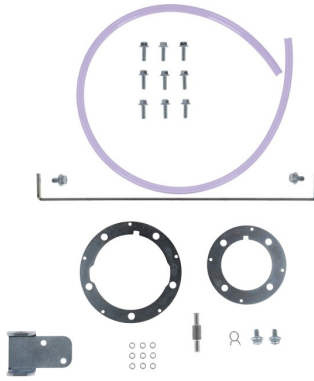

**PRODUCTS RELATED**

0024673  
FUEL TANK FOR GASGAS 12L  
EFC/MCF21

■ 090

120

**MOUNTING KIT FUEL  
TANK 0026603  
0026604**

0026604.000

**APPLICATIONS**

ROYAL ENFIELD HIMALAYAN 450 2024 2025