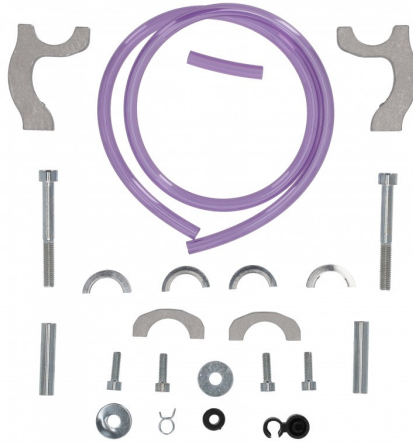

MOUNTING KIT TANK
0023861

0023861.000

PRODUCTS RELATED

0016462
HANDLEBAR TANK

☐ 030