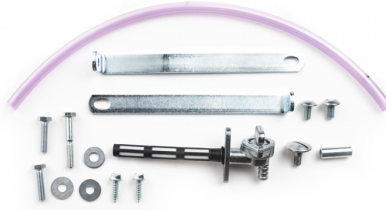

**APPLICATIONS**

KAWASAKI KX 450 F 2009 2010 2011

**PRODUCTS RELATED**

0013541  
FUEL TANK FOR KAWASAKI  
10.5L

■ 120.700

**MOUNTING KIT FUEL  
TANK 0001594.**  
0023837

0023837.000

**APPLICATIONS**