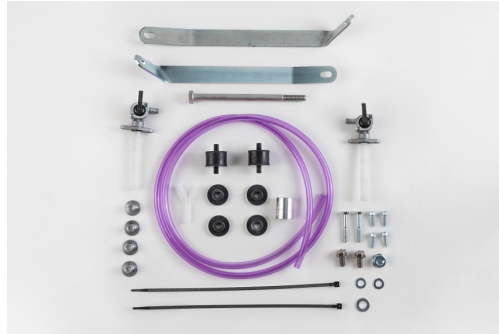

**MOUNTING KIT
FUELTANK 0008429.
0023789**

0023789.000

APPLICATIONS

HONDA CRF 450 X 2005 2006 2007 2008 2009 2010 2011 2012 2013 2014 2015 2016

PRODUCTS RELATED

0008429
FUEL TANK FOR HONDA CRF
450 X 25L

■ 110

120