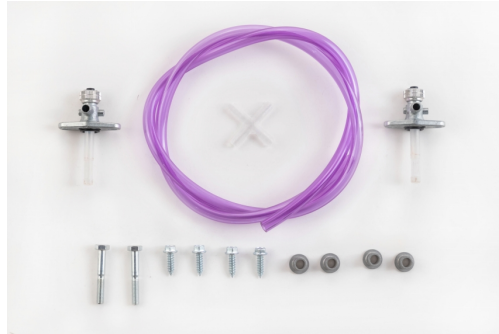

APPLICATIONS

HONDA CRF 450 X 2005 2006 2007 2008 2009 2010 2011 2012 2013 2014 2015 2016

PRODUCTS RELATED

0008429
FUEL TANK FOR HONDA CRF
450 X 25L

■ 110

120

**MOUNTING KIT
FUELTANK 0010999.
0023788**

0023788.000