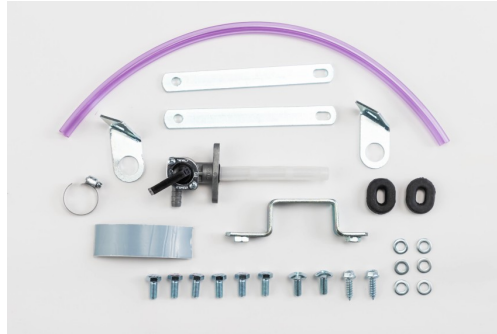

HONDA CRF 250 L-M 2013 2014 2015 2016

PRODUCTS RELATED

0022952
FUEL TANK FOR HONDA CRF
250 L-M 12,5L

■ 090.700 ■ 120.700

**MOUNTING KIT
FUELTANK 0001603
0023792**

0023792.000

PRODUCTS RELATED

0001603
FUEL TANK FOR HONDA NX
650 23L