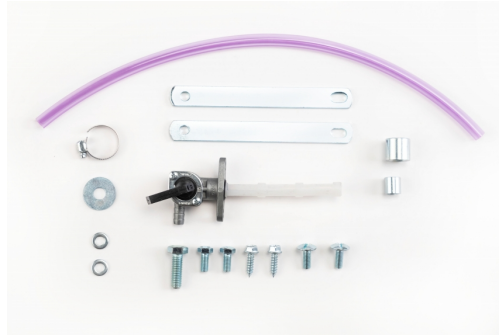

**MOUNTING KIT
FUELTANK 0001589.
0023791**

0023791.000

PRODUCTS RELATED

0001589
FUEL TANK FOR HONDA 24L

☐ 030

☒ 090