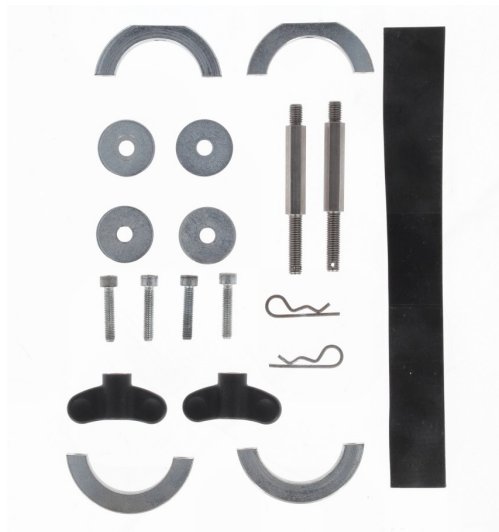

**MOUNTING KIT TANK
0024917.
0024918**

0024918.000

PRODUCTS RELATED

0025356
TANK VERTICAL T 6L NO KIT

■ 090.700 ■ 110.700
■ 120.700

0024917
VERTICAL T TANK 6L

■ 090.700 ■ 110.700
■ 120.700