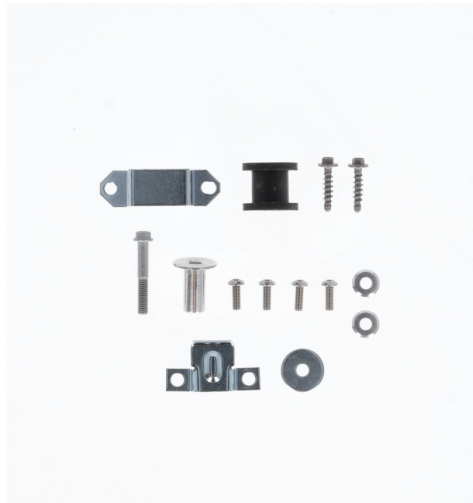

MOUNTING KIT
FUELTANK 0024758.
0024759

0024759.000

APPLICATIONS

HONDA CRF 450 RX 2021 2022 2023 2024

PRODUCTS RELATED

0024758
FUEL TANK HONDA FOR CRF
450 RX 11L

■ 090.700 ■ 120.700