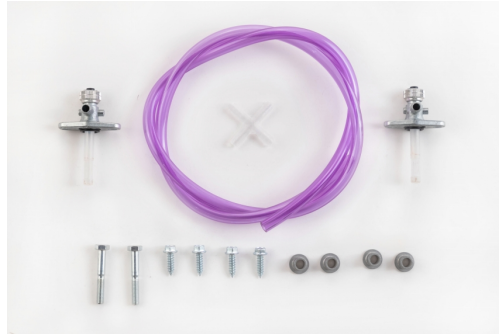

HONDA CRF 450 X 2005 2006 2007 2008 2009 2010 2011 2012 2013 2014 2015 2016

PRODUCTS RELATED

0008429
FUEL TANK FOR HONDA CRF
450 X 25L

■ 110 120

**MOUNTING KIT
FUELTANK 0010999.
0023788**

0023788.000

APPLICATIONS