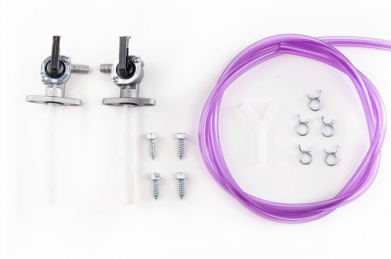

**MOUNTING KIT FUEL
TANK 0001612.
0023831**

0023831.000

APPLICATIONS

YAMAHA WR 400 F 1999 | YAMAHA WR 426 F 2000 2001 2002 | YAMAHA YZF 400 1999 | YAMAHA YZF 426 2000 2001 2002

PRODUCTS RELATED

0001612
FUEL TANK FOR YAMAHA 13L

■ 040.098 120