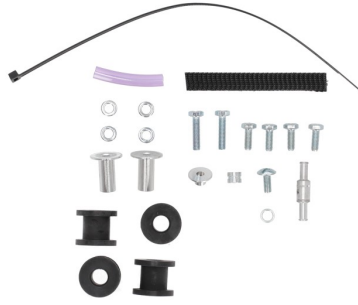

0025117.000

APPLICATIONS

HONDA AFRICA TWIN 1100 L 2020 2021 2022 2023 2024 2025

PRODUCTS RELATED

0025116
FUEL TANK FOR HONDA 25L
AFRICA TWIN

■ 090.700

**MOUNTING KIT
FUELTANK 0025114.
0025115**

0025115.000