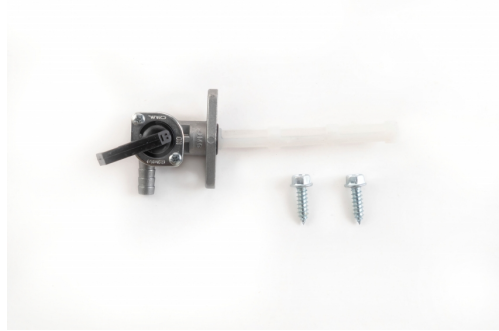

0023784.000

APPLICATIONS

HONDA CRF 250 R 2014 2015 2016 2017 | HONDA CRF 450 R 2013 2014 2015 2016

PRODUCTS RELATED

0016915
FUEL TANK FOR HONDA 10,5L

■ 090.700 ■ 120.700

**MOUNTING KIT
FUELTANK 0016495.
0023778**