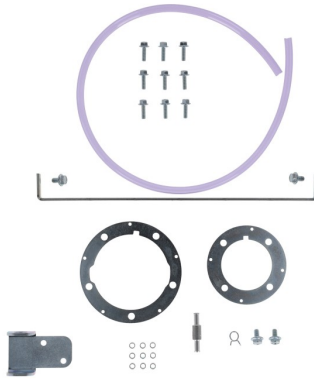

MOUNTING KIT FUEL
TANK 0026603
0026604

0026604.000

APPLICATIONS

ROYAL ENFIELD HIMALAYAN 450 2024 2025

PRODUCTS RELATED

0026603
FUEL TANK FOR ROYAL
ENFIELD 23L

□ 030.700 ■ 090.700

■ 110.700