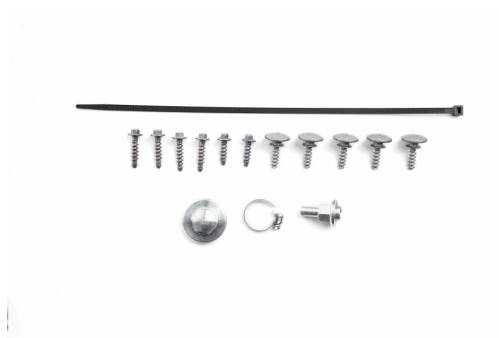

**MOUNTING KIT FUEL
TANK 0023173.
0023853**

0023853.000

APPLICATIONS

HUSQVARNA FC 250 2016 2017 2018 | HUSQVARNA FC 350 2016 2017 2018 | HUSQVARNA FC 450 2016 2017 2018 | HUSQVARNA FE 250 2017 2018 2019 | HUSQVARNA FE 350 2017 2018 2019 | HUSQVARNA FE 450 2017 2018 2019 | HUSQVARNA FE 501 2017 2018 2019 | HUSQVARNA TE 250I 2018 2019 | HUSQVARNA TE 300I 2018 2019 | HUSQVARNA TX 125 2018 2019

PRODUCTS RELATED

0023173
FUEL TANK FOR HUSQVARNA
FC-FE-TE 12L

■ 090.700 ■ 120.700