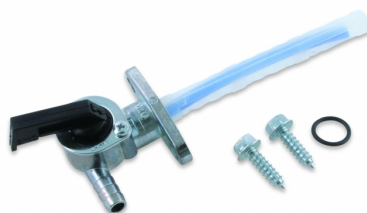

**ALLUMINIUM GAS
TANK VENT**
0026450

0026450.000

PRODUCT DETAILS

Alluminium

Made In: Italy

TANK PETCOCKS SX
0003084

0003084.000

PRODUCTS RELATED