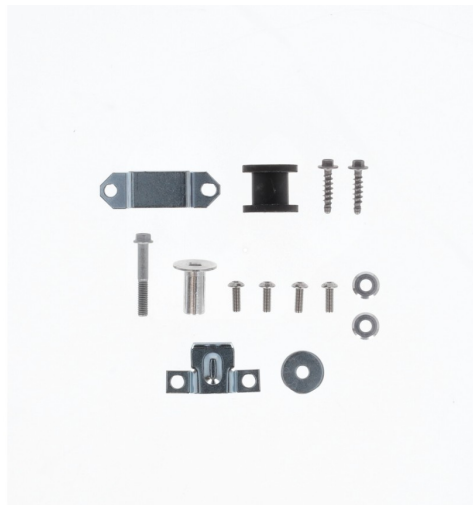

APPLICATIONS

HONDA CRF 250 L (JAPAN) 2021 2022 2023 2024 | HONDA CRF 300 L 2021 2022 2023 2024

PRODUCTS RELATED

0025114
FUEL TANK FOR HONDA 14L

■ 090.700 ■ 120.700

**MOUNTING KIT
FUELTANK 0024758.
0024759**