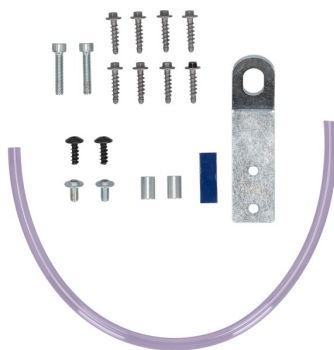

**MOUNTING KIT FUEL
TANK 0026540**
0026541

0026541.000

APPLICATIONS

BETA RR 350 4T 2020 2021 2022 2023 2024 | BETA RR 350 4T RACING 2020 2021 2022 2023 2024 | BETA RR 390 4T 2020 2021 2022 2023 2024 | BETA RR 390 4T RACING 2020 2021 2022 2023 2024 | BETA RR 430 4T 2020 2021 2022 2023 2024 | BETA RR 430 4T RACING 2020 2021 2022 2023 2024 | BETA RR 480 4T 2020 2021 2022 2023 2024 | BETA RR 480 4T RACING 2020 2021 2022 2023 2024

PRODUCTS RELATED

0026540
FUEL TANK FOR BETA

■ 090.700 ■ 120.700