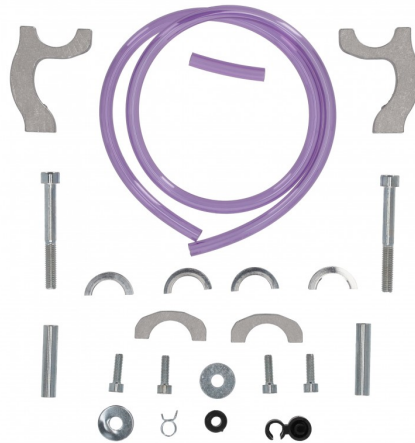

MOUNTING KIT TANK
0023861

0023861.000

PRODUCTS RELATED

0016462
HANDLEBAR TANK

☐ 030