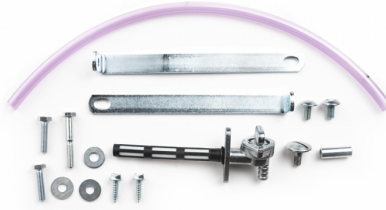

KAWASAKI KX 450 F 2009 2010 2011

**PRODUCTS RELATED**

0013541  
FUEL TANK FOR KAWASAKI  
10.5L

■ 120.700

**MOUNTING KIT FUEL  
TANK 0001594.**  
0023837

0023837.000

**APPLICATIONS**

KAWASAKI KLX 250 C/R 1993 1994 1995 1996 | KAWASAKI KLX 300 1999 2000 2001 2002 2003 2004