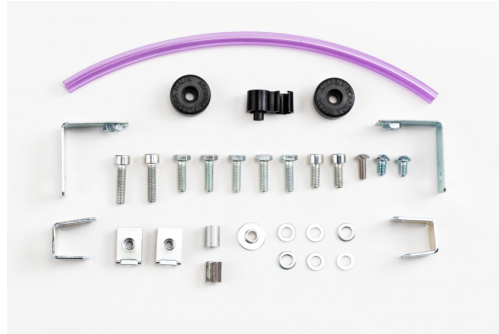

**MOUNTING KIT
FUELTANK 0022925.
0023794**

0023794.000

APPLICATIONS

HONDA CRF 250 L-M 2017 2018

PRODUCTS RELATED

0022925
FUEL TANK FOR HONDA CRF
250 L-M 12,5L

■ 090.700 ■ 120.700