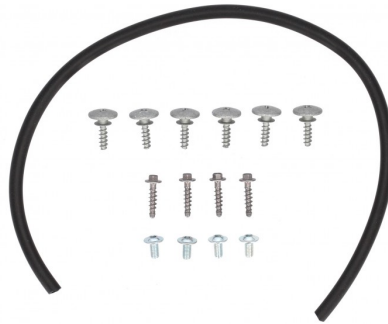

**PRODUCTS RELATED**

0016494  
FUEL TANK FOR YAMAHA 8,5L

030.700  040.700

090.700

**MOUNTING KIT  
FUELTANK 0024673.  
0024675**

0024675.000

**APPLICATIONS**

GAS GAS EC 250 2021 2022 2023 | GAS GAS EC 250 F 2021 2022 2023 | GAS GAS EC 300 2021 2022 2023 | GAS GAS EC 350 F 2021 2022 2023 | GAS GAS EX 250 2022 2023 | GAS GAS EX 250 F 2021 2022 2023 | GAS GAS EX 300 2021 2022 2023 | GAS GAS EX 350 F 2021 2022 2023 | GAS GAS EX 450 F 2021 2022 2023 | GAS GAS MC 250 F 2021 2022 2023 | GAS GAS MC 350 F 2022 2023 | GAS GAS MC 450 F 2021 2022 2023