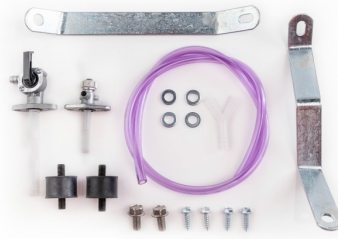

**MOUNTING KIT FUEL
TANK 0008595.**
0023825

0023825.000

APPLICATIONS

YAMAHA WR 250 F 2004 2005 2006 | YAMAHA WR 450 F 2004 2005 2006

PRODUCTS RELATED

0008595
FUEL TANK YAMAHA 25L

■ 040

120