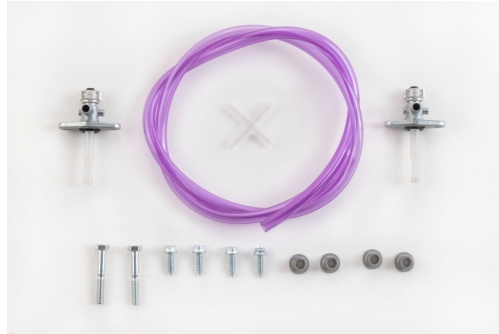

0023789.000

**APPLICATIONS**

HONDA CRF 450 X 2005 2006 2007 2008 2009 2010 2011 2012 2013 2014 2015 2016

**PRODUCTS RELATED**

0008429  
FUEL TANK FOR HONDA CRF  
450 X 25L

■ 110

120

**MOUNTING KIT  
FUELTANK 0010999.  
0023788**