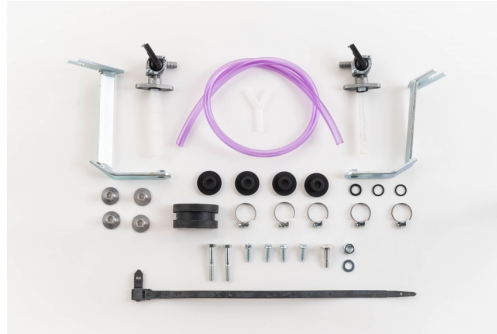

**MOUNTING KIT FUEL
TANK 0001615.**
0023777

0023777.000

APPLICATIONS

HONDA XR 650 R 2004 2005 2006 2007

PRODUCTS RELATED

0001615
FUEL TANK FOR HONDA 24L

■ 110