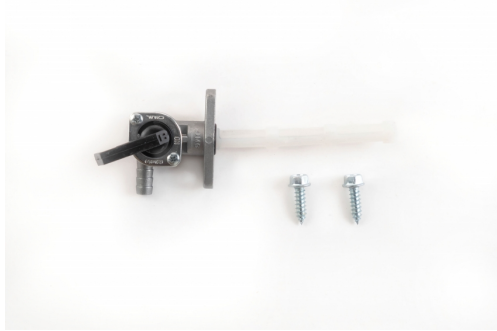

0023784.000

**APPLICATIONS**

HONDA CRF 250 R 2014 2015 2016 2017 | HONDA CRF 450 R 2013 2014 2015 2016

**PRODUCTS RELATED**

0016915  
FUEL TANK FOR HONDA 10,5L

■ 090.700 ■ 120.700

**MOUNTING KIT  
FUELTANK 0016495.  
0023778**