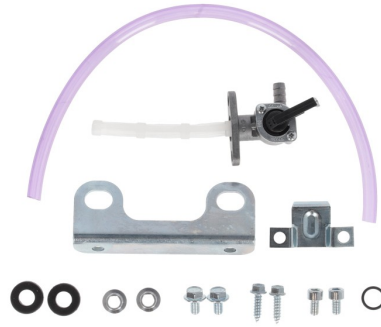

**MOUNTING KIT FUEL
TANK 0016302**
0025956

0025956.000

PRODUCTS RELATED

0016302
FUEL TANK FOR SUZUKI 20L

- ☐ 030.700 ☒ 040.700
- ☒ 070.700 ☒ 090.700
- ☐ 120.700