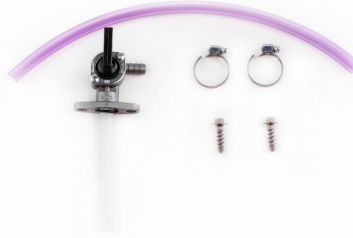

**MOUNTING KIT FUEL
TANK 0023950.**
0023951

0023951.000

APPLICATIONS

KTM SX 125 2019 2020 2021 2022 | KTM SX 150 2019 | KTM SX 250 2019 2020 2021 2022 | KTM XC 125 2020 2021 2022

PRODUCTS RELATED

0023950
FUEL TANK FOR KTM 12L

■ 090.700 ■ 120.700