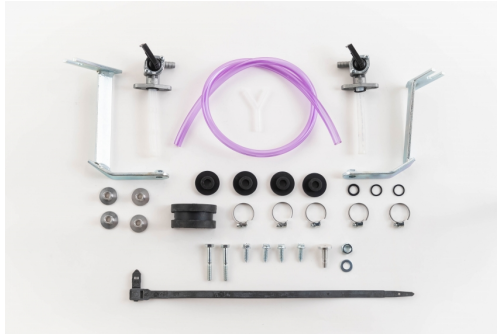

**MOUNTING KIT FUEL
TANK 0001615.
0023777**

0023777.000

APPLICATIONS

HONDA XR 650 R 2004 2005 2006 2007

PRODUCTS RELATED

0001615
FUEL TANK FOR HONDA 24L

■ 110