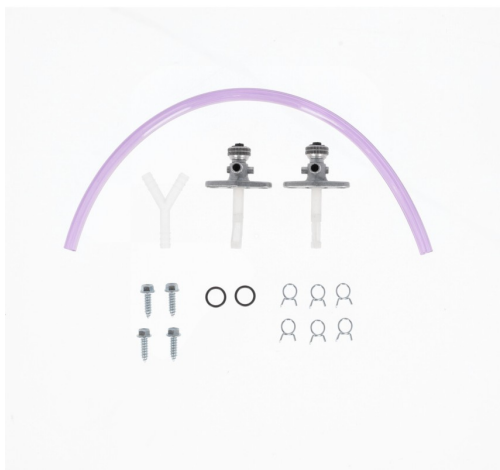

■ 040.700 ■ 090.700

■ 120.700

MOUNTING KIT  
FUELTANK 0025110.  
0025111

0025111.000

APPLICATIONS

YAMAHA YZ 125 2022 2023 2024 | YAMAHA YZ 250 2022 2023 2024

PRODUCTS RELATED

0025110  
FUEL TANK FOR YAMAHA 12L