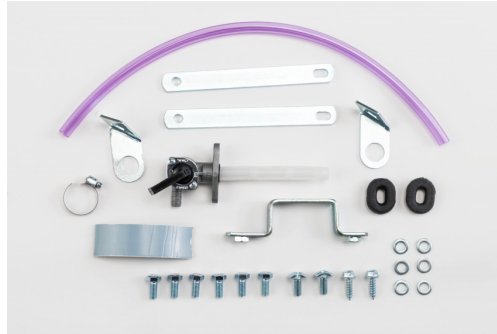

**MOUNTING KIT
FUELTANK 0001603
0023792**

0023792.000

PRODUCTS RELATED

0001603
FUEL TANK FOR HONDA NX
650 23L

☐ 030

☒ 090