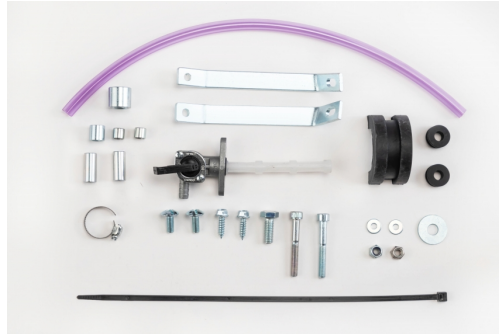

**MOUNTING KIT  
FUELTANK 0001589.  
0023791**

0023791.000

**PRODUCTS RELATED**

0001589  
FUEL TANK FOR HONDA 24L

030

090

**MOUNTING KIT  
FUELTANK 0001584.  
0023790**

0023790.000