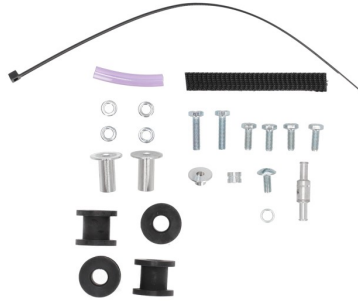

HONDA AFRICA TWIN 1100 L 2020 2021 2022 2023 2024

**PRODUCTS RELATED**

0025116  
FUEL TANK FOR HONDA 25L  
AFRICA TWIN 21

■ 090.700

**MOUNTING KIT  
FUELTANK 0025114.  
0025115**

0025115.000

**APPLICATIONS**