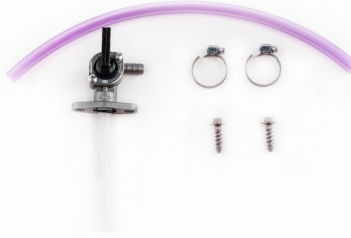

**MOUNTING KIT FUEL
TANK 0023950.
0023951**

0023951.000

APPLICATIONS

KTM SX 125 2019 2020 2021 2022 | KTM SX 150 2019 | KTM SX 250 2019 2020 2021 2022 | KTM XC 125 2020 2021 2022

PRODUCTS RELATED

0023950
FUEL TANK FOR KTM 12L

■ 090.700 ■ 120.700