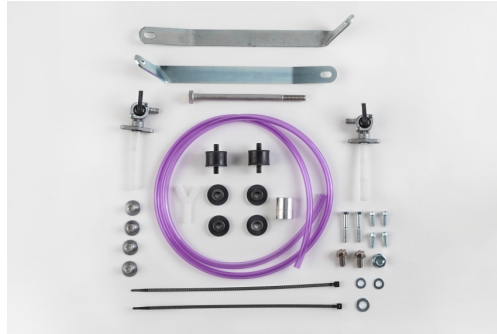

**PRODUCTS RELATED**

0001584  
FUEL TANK FOR HONDA NX  
650 23L

030

090

**MOUNTING KIT  
FUELTANK 0008429.  
0023789**

0023789.000

**APPLICATIONS**

HONDA CRF 450 X 2005 2006 2007 2008 2009 2010 2011 2012 2013 2014 2015 2016