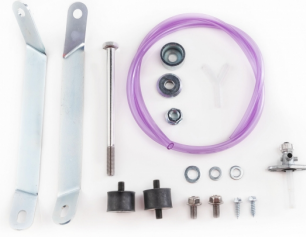

**MOUNTING KIT FUEL
TANK 0008430.
0023810**

0023810.000

APPLICATIONS

KTM EXC 250 2006 2007 | KTM EXC-F 400 2005 2006 2007 | KTM EXC-F 450 2005 2006 2007 | KTM EXC-F 500 2005 2006 2007 | KTM EXC-F 525 2006 2007

PRODUCTS RELATED

0008430
FUEL TANK FOR KTM 25L

■ 010

120