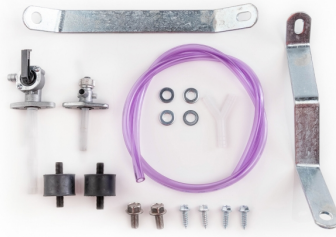

PRODUCTS RELATED

0023657
FUEL TANK FOR YAMAHA 12L

■ 040.700 ■ 090.700

■ 120.700

**MOUNTING KIT FUEL
TANK 0008595.**
0023825

0023825.000

APPLICATIONS

YAMAHA WR 250 F 2004 2005 2006 | YAMAHA WR 450 F 2004 2005 2006