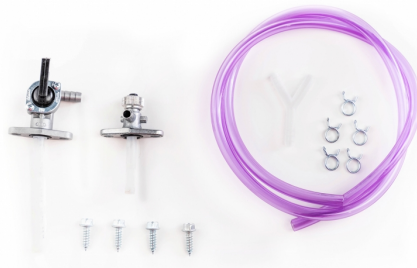

**MOUNTING KIT FUEL
TANK 0023657.
0023829**

0023829.000

APPLICATIONS

YAMAHA WR 125 2T 2005 2006 2007 2008 2009 2010 2011 2012 2013 2014 2015 2016 2017 2018 2019 2020 2021 | YAMAHA WR 250 2T 2005 2006 2007 2008 2009 2010 2011 2012 2013 2014 2015 2016 2017 2018 2019 | YAMAHA YZ 125 2005 2006 2007 2008 2009 2010 2011 2012 2013 2014 2015 2016 2017 2018 2019 | YAMAHA YZ 250 2005 2006 2007 2008 2009 2010 2011 2012 2013 2014 2015 2016 2017 2018 2019

PRODUCTS RELATED

0023657
FUEL TANK FOR YAMAHA 12L

■ 040.700 ■ 090.700

■ 120.700