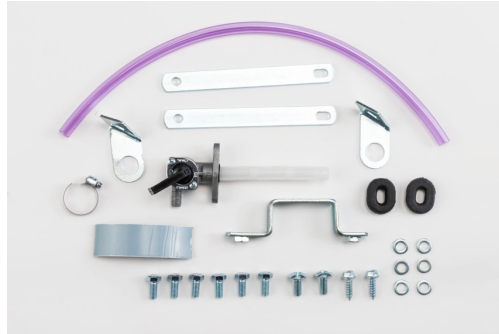

APPLICATIONS

HONDA CRF 250 L-M 2013 2014 2015 2016

PRODUCTS RELATED

0022952
FUEL TANK FOR HONDA CRF
250 L-M 12,5L

■ 090.700 ■ 120.700

**MOUNTING KIT
FUELTANK 0001603
0023792**

0023792.000

PRODUCTS RELATED