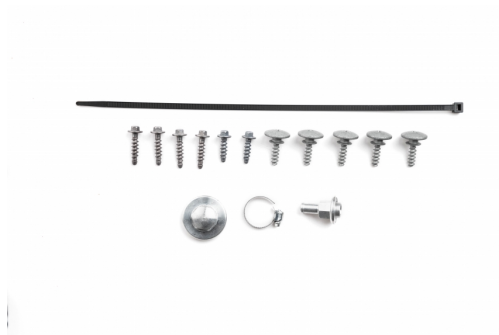

**MOUNTING KIT FUEL
TANK 0023173.**
0023853

0023853.000

APPLICATIONS

HUSQVARNA FC 250 2016 2017 2018 | HUSQVARNA FC 350 2016 2017 2018 | HUSQVARNA FC 450 2016 2017 2018 | HUSQVARNA FE 250 2017 2018 2019 | HUSQVARNA FE 350 2017 2018 2019 | HUSQVARNA FE 450 2017 2018 2019 | HUSQVARNA FE 501 2017 2018 2019 | HUSQVARNA TE 250i 2018 2019 | HUSQVARNA TE 300i 2018 2019 | HUSQVARNA TX 125 2018 2019

PRODUCTS RELATED

0023173
FUEL TANK FOR HUSQVARNA
FC-FE-TE 12L

■ 090.700 ■ 120.700