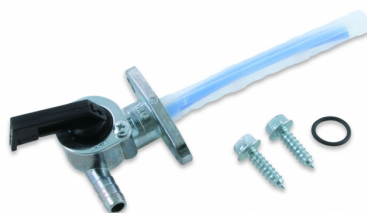

SIZES

FINITO 300 | ASSEMBLATO 700

**ALLUMINIUM GAS
TANK VENT**
0026450

0026450.000

PRODUCT DETAILS

Alluminium

Made In: Italy

TANK PETCOCKS SX
0003084