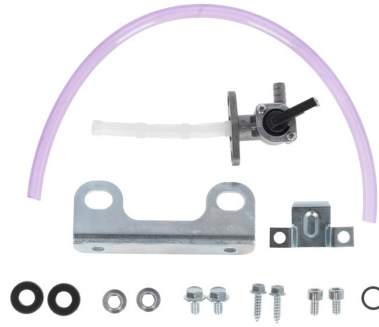

**MOUNTING KIT FUEL
TANK 0016302**
0025956

0025956.000

PRODUCTS RELATED

0016302
FUEL TANK FOR SUZUKI 20L

- ☐ 030.700   ☒ 040.700
- ☐ 070.700   ☒ 090.700
- ☐ 120.700