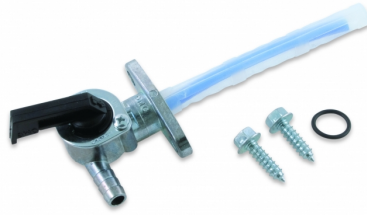

SIZES

FINITO 300 | ASSEMBLATO 700

**ALLUMINIUM GAS
TANK VENT**
0026450

0026450.000

PRODUCT DETAILS

Alluminium

Made In: Italy

TANK PETCOCKS SX
0003084