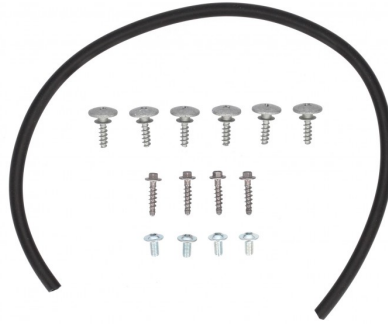

PRODUCTS RELATED

0016494
FUEL TANK FOR YAMAHA 8,5L

030.700 040.700

090.700

**MOUNTING KIT
FUELTANK 0024673.
0024675**

0024675.000

APPLICATIONS

GAS GAS EC 250 2021 2022 2023 | GAS GAS EC 250 F 2021 2022 2023 | GAS GAS EC 300 2021 2022 2023 | GAS GAS EC 350 F 2021 2022 2023 | GAS GAS EX 250 2022 2023 | GAS GAS EX 250 F 2021 2022 2023 | GAS GAS EX 300 2021 2022 2023 | GAS GAS EX 350 F 2021 2022 2023 | GAS GAS EX 450 F 2021 2022 2023 | GAS GAS MC 250 F 2021 2022 2023 | GAS GAS MC 350 F 2022 2023 | GAS GAS MC 450 F 2021 2022 2023