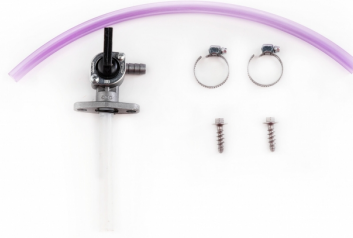

**MOUNTING KIT FUEL
TANK 0023950.
0023951**

0023951.000

APPLICATIONS

KTM SX 125 2019 2020 2021 2022 | KTM SX 150 2019 | KTM SX 250 2019 2020 2021 2022 | KTM XC 125 2020 2021 2022

PRODUCTS RELATED

0023950
FUEL TANK FOR KTM 12L

■ 090.700 ■ 120.700