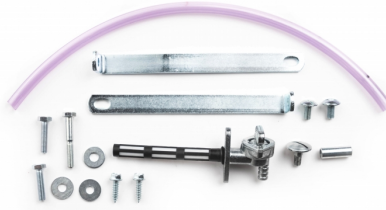

KAWASAKI KX 450 F 2009 2010 2011

PRODUCTS RELATED

0013541
FUEL TANK FOR KAWASAKI
10.5L

■ 120.700

**MOUNTING KIT FUEL
TANK 0001594.**
0023837

0023837.000

APPLICATIONS

KAWASAKI KLX 250 C/R 1993 1994 1995 1996 | KAWASAKI KLX 300 1999 2000 2001 2002 2003 2004