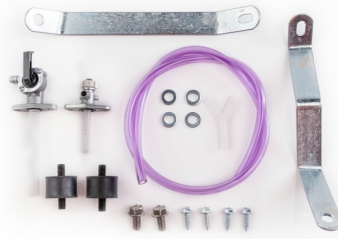

PRODUCTS RELATED

0023657
FUEL TANK FOR YAMAHA 12L

■ 040.700 ■ 090.700

■ 120.700

**MOUNTING KIT FUEL
TANK 0008595.
0023825**

0023825.000

APPLICATIONS

YAMAHA WR 250 F 2004 2005 2006 | YAMAHA WR 450 F 2004 2005 2006