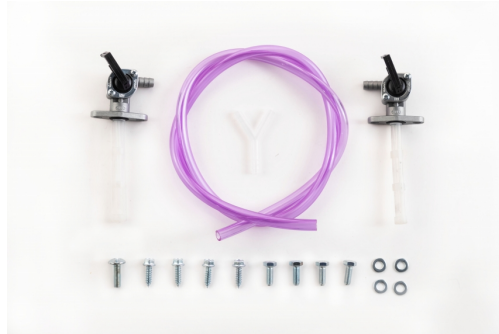

**MOUNTING KIT
FUELTANK 0001569.
0023780**

0023780.000

APPLICATIONS

HONDA XR 600 R 1988 1989 1990 1991 1992 1993 1994 1995 1996 1997 1998 1999

PRODUCTS RELATED

0001569
FUEL TANK FOR HONDA 22L

☐ 030