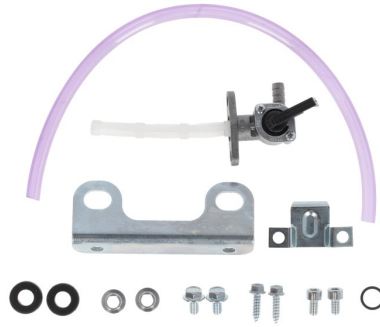

**MOUNTING KIT FUEL
TANK 0016302**
0025956

0025956.000

PRODUCTS RELATED

0016302
FUEL TANK FOR SUZUKI 20L

- ☐ 030.700   ☒ 040.700
- ☒ 070.700   ☒ 090.700
- ☐ 120.700