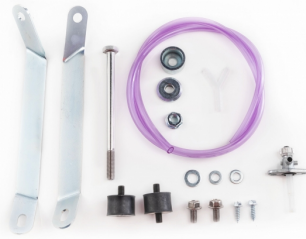

**MOUNTING KIT FUEL
TANK 0008430.
0023810**

0023810.000

APPLICATIONS

KTM EXC 250 2006 2007 | KTM EXC-F 400 2005 2006 2007 | KTM EXC-F 450 2005 2006 2007 | KTM EXC-F 500 2005 2006 2007 | KTM EXC-F 525 2006 2007

PRODUCTS RELATED

0008430
FUEL TANK FOR KTM 25L

■ 010

120