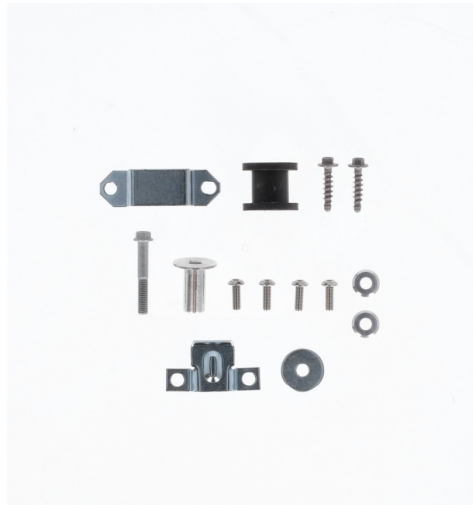

MOUNTING KIT
FUELTANK 0024758.
0024759

0024759.000

APPLICATIONS

HONDA CRF 450 RX 2021 2022 2023 2024

PRODUCTS RELATED

0024758
FUEL TANK HONDA FOR CRF
450 RX 11L

■ 090.700 ■ 120.700