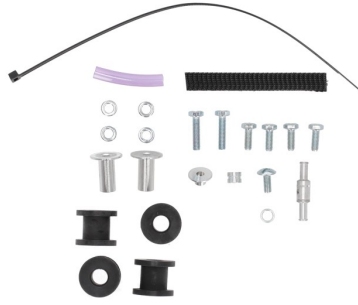

**MOUNTING KIT
FUELTANK 0025114.
0025115**

0025115.000

APPLICATIONS

HONDA CRF 250 L (JAPAN) 2021 2022 2023 2024 | HONDA CRF 300 L 2021 2022 2023 2024

PRODUCTS RELATED

0025114
FUEL TANK FOR HONDA 14L

■ 090.700 ■ 120.700