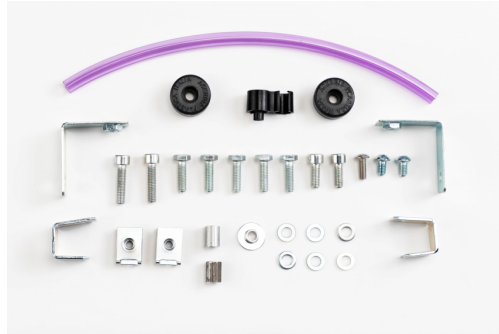

**MOUNTING KIT
FUELTANK 0024756.
0024757**

0024757.000

APPLICATIONS

HONDA CRF 450 R 2021 2022 2023 2024

PRODUCTS RELATED

0024756
FUEL TANK FOR HONDA CRF
450 R 11L

■ 090.700 ■ 120.700

**MOUNTING KIT
FUELTANK 0022925.
0023794**