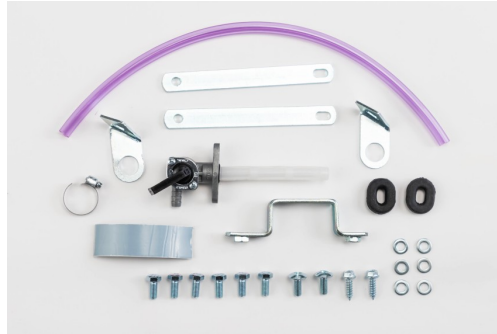

APPLICATIONS

HONDA CRF 250 L-M 2013 2014 2015 2016

PRODUCTS RELATED

0022952
FUEL TANK FOR HONDA CRF
250 L-M 12,5L

■ 090.700 ■ 120.700

**MOUNTING KIT
FUELTANK 0001603
0023792**

0023792.000

PRODUCTS RELATED