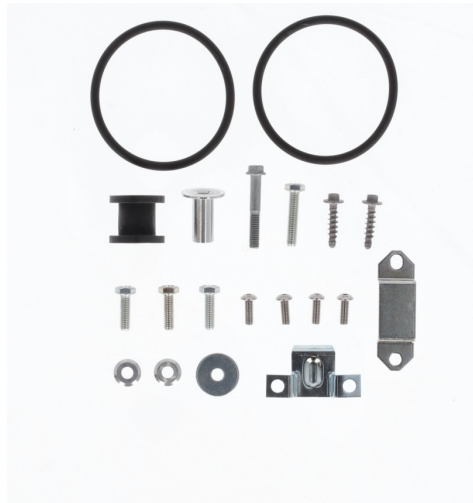

**MOUNTING KIT
FUELTANK 0024756.
0024757**

0024757.000

APPLICATIONS

HONDA CRF 450 R 2021 2022 2023 2024

PRODUCTS RELATED

0024756
FUEL TANK FOR HONDA CRF
450 R 11L

■ 090.700 ■ 120.700