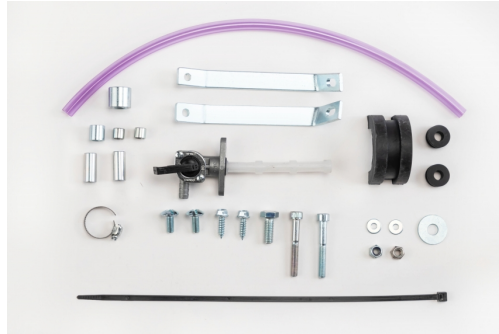

**MOUNTING KIT
FUELTANK 0001584.
0023790**

0023790.000

PRODUCTS RELATED

0001584
FUEL TANK FOR HONDA NX
650 23L

☐ 030

☒ 090