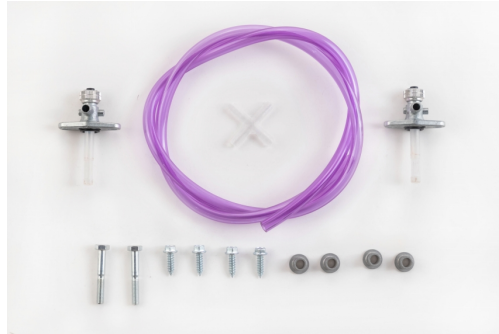

0023789.000

APPLICATIONS

HONDA CRF 450 X 2005 2006 2007 2008 2009 2010 2011 2012 2013 2014 2015 2016

PRODUCTS RELATED

0008429
FUEL TANK FOR HONDA CRF
450 X 25L

■ 110 120

**MOUNTING KIT
FUELTANK 0010999.
0023788**