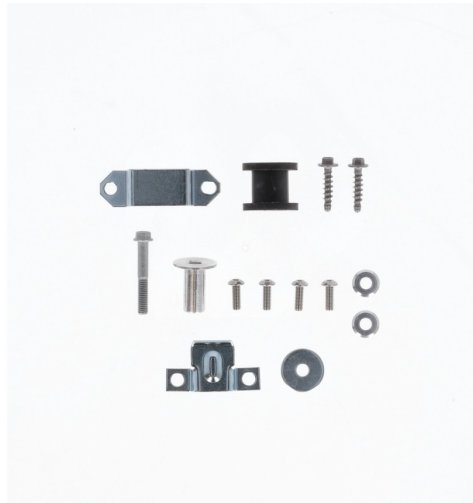

**MOUNTING KIT  
FUELTANK 0025116.  
0025117**

0025117.000

**APPLICATIONS**

HONDA AFRICA TWIN 1100 L 2020 2021 2022 2023

**PRODUCTS RELATED**

0025116  
FUEL TANK HONDA 25L AFRICA  
TWIN 21

■ 090.700

MOUNTING KIT  
FUELTANK 0025114.  
0025115

0025115.000

APPLICATIONS

HONDA CRF 250 L (JAPAN) 2021 2022 2023 | HONDA CRF 300 L 2021 2022 2023

PRODUCTS RELATED

0025114  
FUEL TANK HONDA 14L

■ 090.700 ■ 120.700

**MOUNTING KIT  
FUELTANK 0024758.  
0024759**

0024759.000

**APPLICATIONS**

HONDA CRF 450 RX 2021 2022 2023

**PRODUCTS RELATED**

0024758  
FUEL TANK HONDA

■ 090.700 ■ 120.700

**MOUNTING KIT  
FUELTANK 0024756.  
0024757**

0024757.000