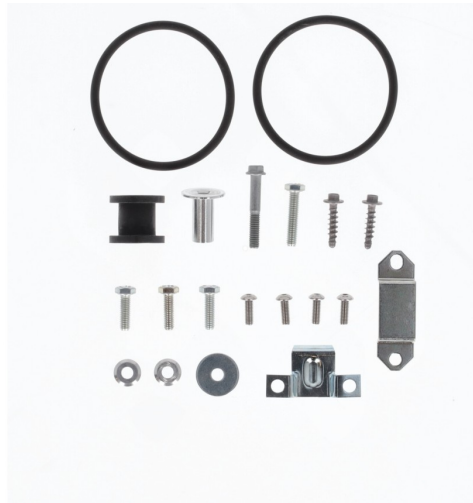

0024759.000

**APPLICATIONS**

HONDA CRF 450 RX 2021 2022 2023

**PRODUCTS RELATED**

0024758  
FUEL TANK HONDA

■ 090.700 ■ 120.700

**MOUNTING KIT  
FUELTANK 0024756.  
0024757**

0024757.000