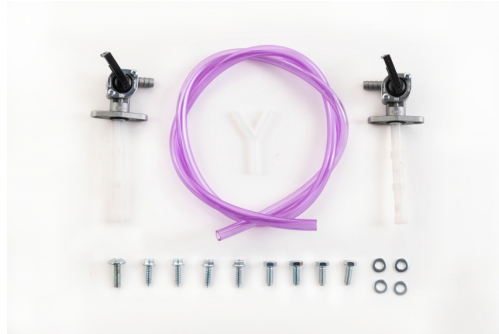

**MOUNTING KIT
FUELTANK 0001569.
0023780**

0023780.000

APPLICATIONS

HONDA XR 600 R 1988 1989 1990 1991 1992 1993 1994 1995 1996 1997 1998 1999

PRODUCTS RELATED

0001569
FUEL TANK HONDA

☐ 030