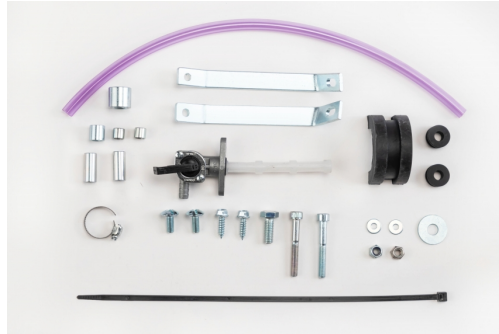

090

**MOUNTING KIT  
FUELTANK 0001589.  
0023791**

0023791.000

**PRODUCTS RELATED**

0001589  
FUEL TANK HONDA

030

090

**MOUNTING KIT  
FUELTANK 0001584.  
0023790**