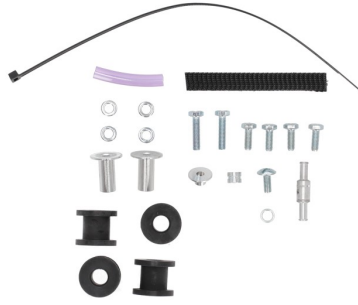

**MOUNTING KIT  
FUELTANK 0025116.  
0025117**

0025117.000

**APPLICATIONS**

HONDA AFRICA TWIN 1100 L 2020 2021 2022 2023

**PRODUCTS RELATED**

0025116  
FUEL TANK HONDA 25L AFRICA  
TWIN 21

■ 090.700

MOUNTING KIT  
FUELTANK 0025114.  
0025115

0025115.000

APPLICATIONS

HONDA CRF 250 L (JAPAN) 2021 2022 2023 | HONDA CRF 300 L 2021 2022 2023

PRODUCTS RELATED

0025114  
FUEL TANK HONDA 14L

■ 090.700 ■ 120.700

**MOUNTING KIT  
FUELTANK 0024758.  
0024759**

0024759.000

**APPLICATIONS**

HONDA CRF 450 RX 2021 2022 2023

**PRODUCTS RELATED**

0024758  
FUEL TANK HONDA

■ 090.700 ■ 120.700

**MOUNTING KIT  
FUELTANK 0024756.  
0024757**

0024757.000