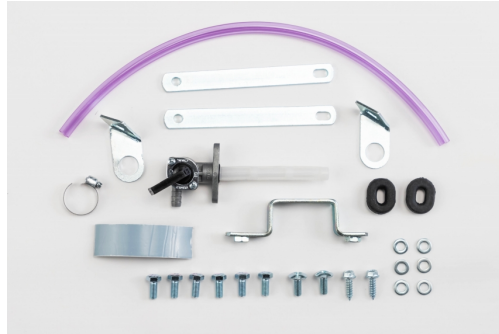

**MOUNTING KIT
FUELTANK 0001603
0023792**

0023792.000

PRODUCTS RELATED

0001603
FUEL TANK HONDA

☐ 030

☒ 090