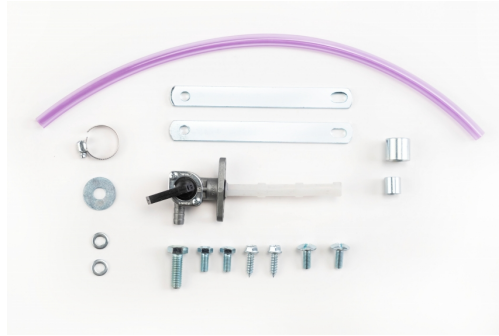

HONDA CRF 250 L-M 2017 2018

**PRODUCTS RELATED**

0022925  
FUEL TANK HONDA

■ 090.700 ■ 120.700

**MOUNTING KIT  
FUELTANK 0022952.  
0023793**

0023793.000

**APPLICATIONS**

HONDA CRF 250 L-M 2013 2014 2015 2016

**PRODUCTS RELATED**

0022952  
FUEL TANK HONDA 12,5L

■ 090.700 ■ 120.700

**MOUNTING KIT  
FUELTANK 0001603  
0023792**

0023792.000

**PRODUCTS RELATED**

0001603  
FUEL TANK HONDA

030

090

**MOUNTING KIT  
FUELTANK 0001589.  
0023791**

0023791.000

**PRODUCTS RELATED**

0001589  
FUEL TANK HONDA

030

090

**MOUNTING KIT  
FUELTANK 0001584.  
0023790**