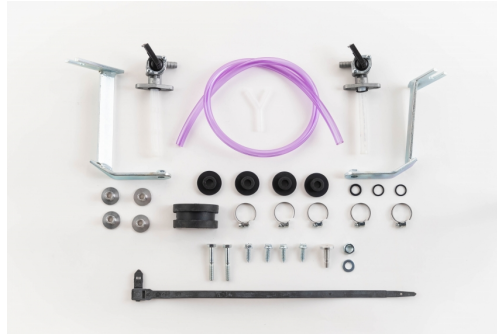

**PRODUCTS RELATED**

0001601  
FUEL TANK HONDA

030

110

120

**MOUNTING KIT FUEL  
TANK 0001615.**  
0023777

0023777.000

**APPLICATIONS**