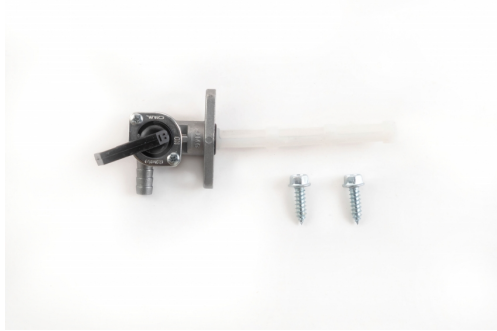

**MOUNTING KIT
FUELTANK 0016495.
0023778**

0023778.000

APPLICATIONS

HONDA CRF 150 R 2007 2008 2009 2010 2011 2012 2013 2014 2015 2016 2017 2018 2019 2020 2021 2022 2023 2024

PRODUCTS RELATED

0016495
FUEL TANK HONDA

■ 110.700 ■ 120.700