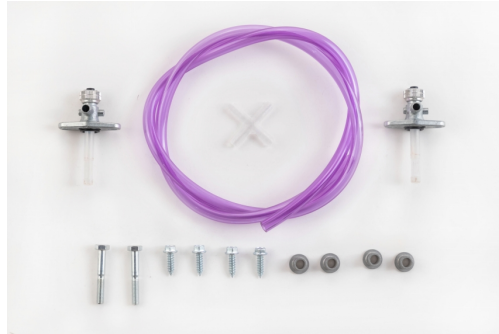

HONDA CRF 450 X 2005 2006 2007 2008 2009 2010 2011 2012 2013 2014 2015 2016

PRODUCTS RELATED

0008429
FUEL TANK FOR HONDA CRF
450 X 25L

■ 110

120

**MOUNTING KIT
FUELTANK 0010999.
0023788**

0023788.000

APPLICATIONS