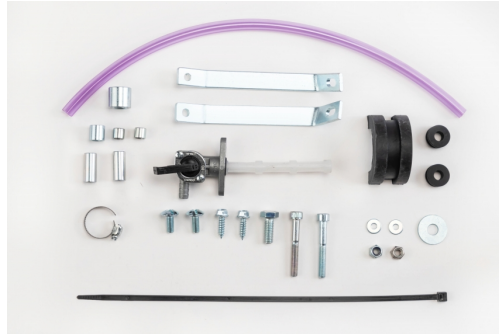

090

**MOUNTING KIT
FUELTANK 0001589.
0023791**

0023791.000

PRODUCTS RELATED

0001589
FUEL TANK FOR HONDA 24L

030

090

**MOUNTING KIT
FUELTANK 0001584.
0023790**