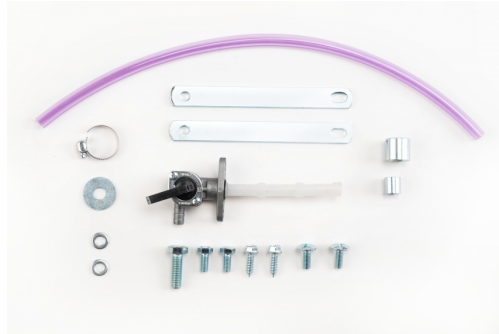

**MOUNTING KIT
FUELTANK 0001589.
0023791**

0023791.000

PRODUCTS RELATED

0001589
FUEL TANK FOR HONDA 24L

☐ 030

☒ 090