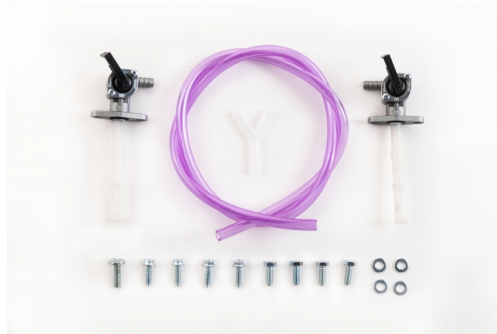

**MOUNTING KIT
FUELTANK 0001569.
0023780**

0023780.000

APPLICATIONS

HONDA XR 600 R 1988 1989 1990 1991 1992 1993 1994 1995 1996 1997 1998 1999

PRODUCTS RELATED

0001569
FUEL TANK FOR HONDA 22L

☐ 030