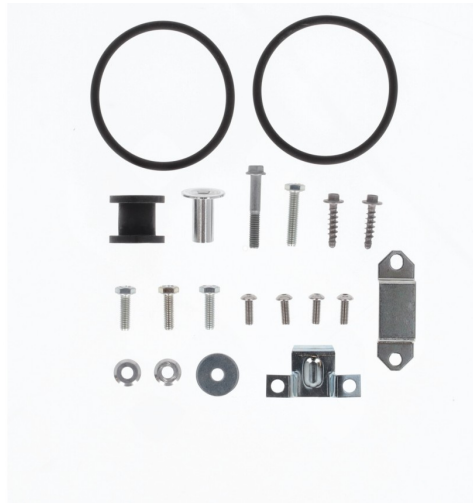

0024759.000

APPLICATIONS

HONDA CRF 450 RX 2021 2022 2023 2024

PRODUCTS RELATED

0024758
FUEL TANK HONDA FOR CRF
450 RX 11L

■ 090.700 ■ 120.700

**MOUNTING KIT
FUELTANK 0024756.
0024757**

0024757.000