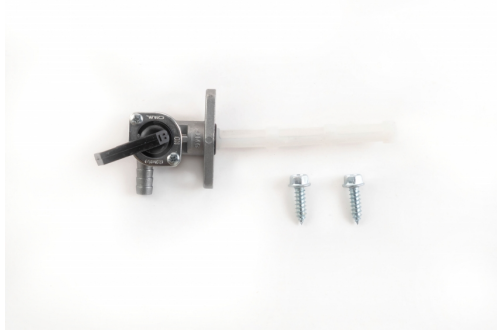

0023784.000

APPLICATIONS

HONDA CRF 250 R 2014 2015 2016 2017 | HONDA CRF 450 R 2013 2014 2015 2016

PRODUCTS RELATED

0016915
FUEL TANK FOR HONDA 10,5L

■ 090.700 ■ 120.700

**MOUNTING KIT
FUELTANK 0016495.
0023778**