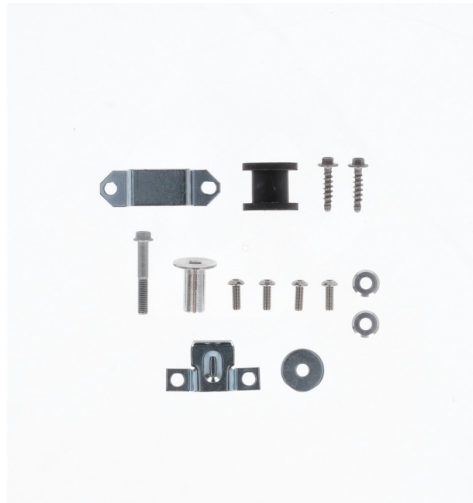

0025117.000

APPLICATIONS

HONDA AFRICA TWIN 1100 L 2020 2021 2022 2023 2024

PRODUCTS RELATED

0025116
FUEL TANK FOR HONDA 25L
AFRICA TWIN

■ 090.700

**MOUNTING KIT
FUELTANK 0025114.
0025115**

0025115.000

APPLICATIONS

HONDA CRF 250 L (JAPAN) 2021 2022 2023 2024 | HONDA CRF 300 L 2021 2022 2023 2024

PRODUCTS RELATED

0025114
FUEL TANK FOR HONDA 14L

■ 090.700 ■ 120.700

**MOUNTING KIT
FUELTANK 0024758.
0024759**