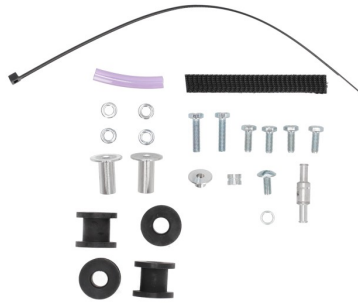

**MOUNTING KIT
FUELTANK 0026077
0026085**

0026085.000

APPLICATIONS

HONDA TRANSALP XL750 2023 2024

PRODUCTS RELATED

0026077
FUEL TANK FOR HONDA
TRANSALP 23L

■ 090.700

**MOUNTING KIT
FUELTANK 0025116.
0025117**

0025117.000

APPLICATIONS

HONDA AFRICA TWIN 1100 L 2020 2021 2022 2023 2024

PRODUCTS RELATED

0025116
FUEL TANK FOR HONDA 25L
AFRICA TWIN

■ 090.700

**MOUNTING KIT
FUELTANK 0025114.
0025115**

0025115.000

APPLICATIONS

HONDA CRF 250 L (JAPAN) 2021 2022 2023 2024 | HONDA CRF 300 L 2021 2022 2023 2024

PRODUCTS RELATED

0025114
FUEL TANK FOR HONDA 14L

■ 090.700 ■ 120.700

**MOUNTING KIT
FUELTANK 0024758.
0024759**