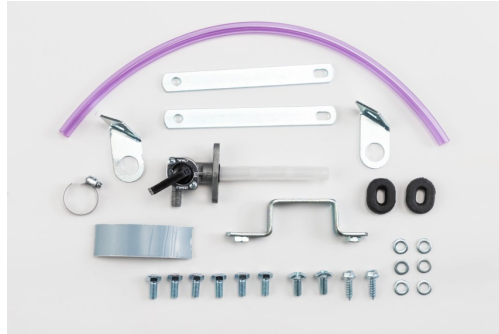

**MOUNTING KIT
FUELTANK 0001603
0023792**

0023792.000

PRODUCTS RELATED

0001603
FUEL TANK FOR HONDA NX
650 23L

☐ 030

☒ 090