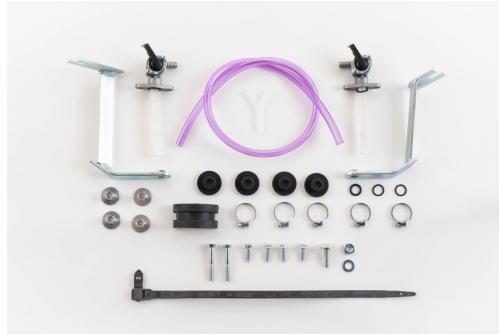

**MOUNTING KIT FUEL
TANK 0001615.**
0023777

0023777.000

APPLICATIONS

HONDA XR 650 R 2004 2005 2006 2007

PRODUCTS RELATED

0001615
FUEL TANK FOR HONDA 24L

■ 110