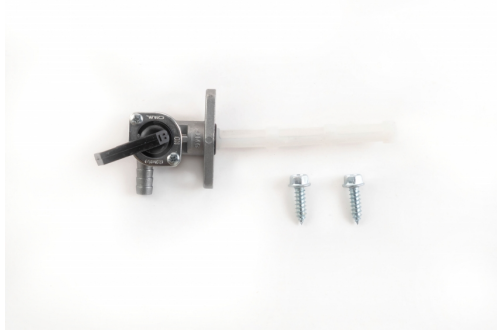

**MOUNTING KIT
FUELTANK 0016495.
0023778**

0023778.000

APPLICATIONS

HONDA CRF 150 R 2007 2008 2009 2010 2011 2012 2013 2014 2015 2016 2017 2018 2019 2020 2021 2022 2023 2024

PRODUCTS RELATED

0016495
FUEL TANK FOR HONDA 6,5L

■ 110.700 ■ 120.700