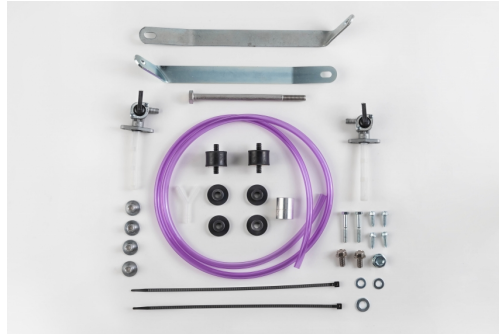

**MOUNTING KIT
FUELTANK 0008429.
0023789**

0023789.000

APPLICATIONS

HONDA CRF 450 X 2005 2006 2007 2008 2009 2010 2011 2012 2013 2014 2015 2016

PRODUCTS RELATED

0008429
FUEL TANK FOR HONDA CRF
450 X 25L

■ 110   120