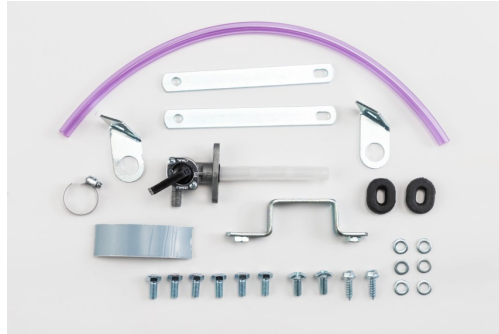

**MOUNTING KIT
FUELTANK 0022952.
0023793**

0023793.000

APPLICATIONS

HONDA CRF 250 L-M 2013 2014 2015 2016

PRODUCTS RELATED

0022952
FUEL TANK FOR HONDA CRF
250 L-M 12,5L

■ 090.700 ■ 120.700

**MOUNTING KIT
FUELTANK 0001603
0023792**