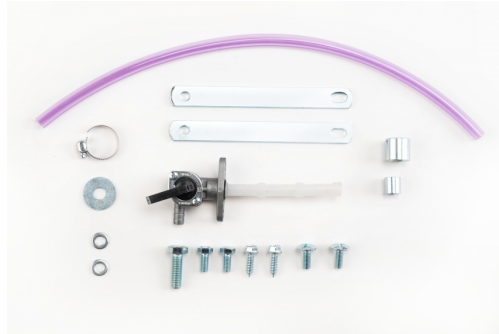

0023792.000

PRODUCTS RELATED

0001603
FUEL TANK FOR HONDA NX
650 23L

030

090

**MOUNTING KIT
FUELTANK 0001589.
0023791**

0023791.000

PRODUCTS RELATED