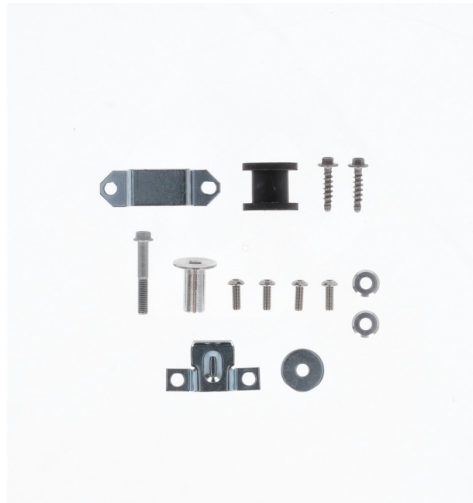

**MOUNTING KIT
FUELTANK 0024758.
0024759**

0024759.000

APPLICATIONS

HONDA CRF 450 RX 2021 2022 2023 2024

PRODUCTS RELATED

0024758
FUEL TANK HONDA FOR CRF
450 RX 11L

■ 090.700 ■ 120.700