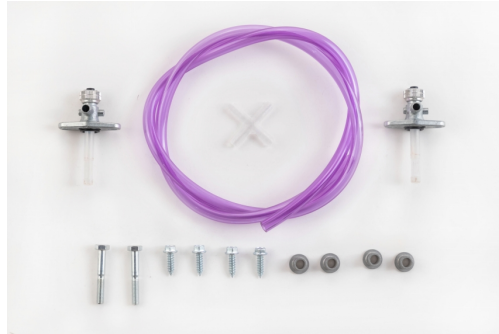

**MOUNTING KIT
FUELTANK 0010999.
0023788**

0023788.000

APPLICATIONS

HONDA CRF 450 X 2005 2006 2007 2008 2009 2010 2011 2012 2013 2014 2015 2016

PRODUCTS RELATED

0010999
FUEL TANK FOR HONDA CRF
450 X 15.5L

■ 110.700 ■ 120.700