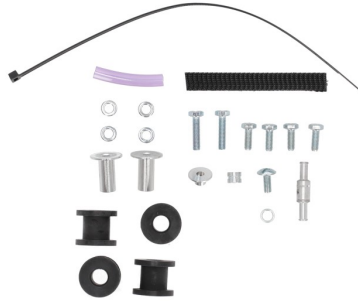

**MOUNTING KIT
FUELTANK 0026077
0026085**

0026085.000

APPLICATIONS

HONDA TRANSALP XL750 2023 2024

**MOUNTING KIT
FUELTANK 0025116.
0025117**

0025117.000

APPLICATIONS

HONDA AFRICA TWIN 1100 L 2020 2021 2022 2023 2024

PRODUCTS RELATED

0025116
FUEL TANK FOR HONDA 25L
AFRICA TWIN

■ 090.700

MOUNTING KIT
FUELTANK 0025114.
0025115

0025115.000

APPLICATIONS

HONDA CRF 250 L (JAPAN) 2021 2022 2023 2024 | HONDA CRF 300 L 2021 2022 2023 2024