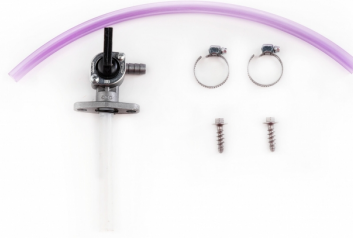

**MOUNTING KIT FUEL
TANK 0023956
0023973**

0023973.000

APPLICATIONS

KTM EXC 150 TPI 2020 2021 2022 2023 | KTM EXC 250 TPI 2020 2021 2022 2023 | KTM EXC 300 TPI 2020 2021 2022 2023 | KTM EXC-F 250 2020 2021 2022 2023 | KTM EXC-F 350 2020 2021 2022 2023 | KTM EXC-F 450 2020 2021 2022 2023 | KTM EXC-F 500 2020 2021 2022 2023 | KTM XC 250 TPI 2020 2021 2022 | KTM XC 300 TPI 2020 2021 2022 | KTM XC-F 250 2020 2021 2022 | KTM XC-F 350 2020 2021 2022 | KTM XC-F 450 2020 2021 2022 | KTM XC-W 150 TPI 2020 2021 2022 2023 | KTM XC-W 250 TPI 2020 2021 2022 2023 | KTM XC-W 300 TPI 2020 2021 2022 2023 | KTM XCF-W 350 2020 2021 2022 2023 | KTM XCF-W 450 2023 | KTM XCF-W 500 2020 2021 2022 2023

PRODUCTS RELATED

0023956
FUEL TANK FOR KTM 12L

■ 090.700 ■ 120.700

**MOUNTING KIT FUEL
TANK 0023950.**
0023951

0023951.000

APPLICATIONS

KTM SX 125 2019 2020 2021 2022 | KTM SX 150 2019 | KTM SX 250 2019 2020 2021 2022 | KTM XC 125 2020 2021 2022