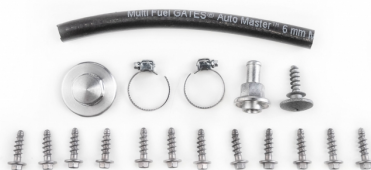

**MOUNTING KIT FUEL
TANK 0016299.
0023811**

0023811.000

APPLICATIONS

KTM EXC-F 250 2012 2013 2014 2015 2016 | KTM EXC-F 350 2012 2013 2014 2015 2016 | KTM EXC-F 450 2012 2013 2014 2015 2016 | KTM EXC-F 500 2012 2013 2014 2015 2016 | KTM SX-F 250 2013 2014 | KTM SX-F 350 2013 2014 2015 | KTM SX-F 450 2013 2014 2015

PRODUCTS RELATED

0016299
FUEL TANK FOR KTM 11,5 L

■ 090.700 ■ 120.700