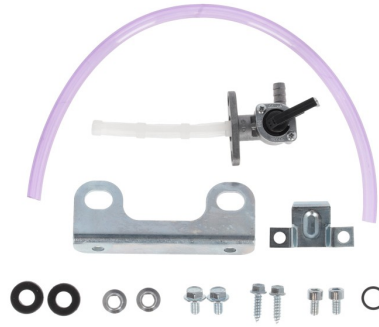

**MOUNTING KIT FUEL
TANK 0016302**
0025956

0025956.000

PRODUCTS RELATED

0016302
FUEL TANK SUZUKI

- 030.700 040.700
- 070.700 090.700
- 120.700

**MOUNTING KIT FUEL
TANK 0001588.
0023801**

0023801.000

PRODUCTS RELATED

0001588
FUEL TANK SUZUKI

030

**MOUNTING KIT FUEL
TANK 0017554.
0023800**

0023800.000

PRODUCTS RELATED

0017554
FUEL TANK SUZUKI

- 030.700 040.700
- 070.700 090.700
- 120.700

**MOUNTING KIT FUEL
TANK 0016302.**
0023799

0023799.000

PRODUCTS RELATED

0016302
FUEL TANK SUZUKI

- 030.700 040.700
- 070.700 090.700
- 120.700

**MOUNTING KIT FUEL
TANK 0001585.**
0023798

0023798.000

PRODUCTS RELATED

0001585
FUEL TANK SUZUKI