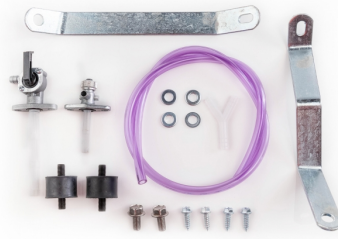

**MOUNTING KIT FUEL
TANK 0008595.
0023825**

0023825.000

APPLICATIONS

YAMAHA WR 250 F 2004 2005 2006 | YAMAHA WR 450 F 2004 2005 2006

PRODUCTS RELATED

0008595
FUEL TANK YAMAHA

■ 040

120