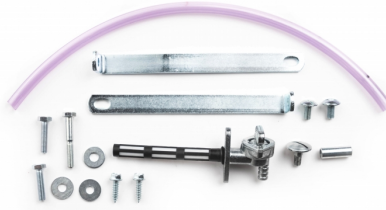

**MOUNTING KIT FUEL
TANK 0001594.**
0023837

0023837.000

APPLICATIONS

KAWASAKI KLX 250 C/R 1993 1994 1995 1996 | KAWASAKI KLX 300 1999 2000 2001 2002 2003 2004

PRODUCTS RELATED

0001594
FUEL TANK FOR KAWASAKI 14L

■ 090

■ 130