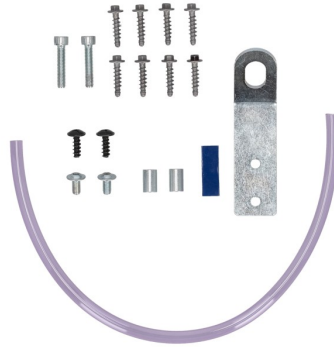

MOUNTING KIT FUEL
TANK 0026540
0026541

0026541.000

APPLICATIONS

BETA RR 350 4T 2020 2021 2022 2023 2024 | BETA RR 350 4T RACING 2020 2021 2022 2023 2024 | BETA RR 390 4T 2020 2021 2022 2023 2024 | BETA RR 390 4T RACING 2020 2021 2022 2023 2024 | BETA RR 430 4T 2020 2021 2022 2023 2024 | BETA RR 430 4T RACING 2020 2021 2022 2023 2024 | BETA RR 480 4T 2020 2021 2022 2023 2024 | BETA RR 480 4T RACING 2020 2021 2022 2023 2024

PRODUCTS RELATED

0026540
FUEL TANK FOR BETA

■ 090.700 ■ 120.700