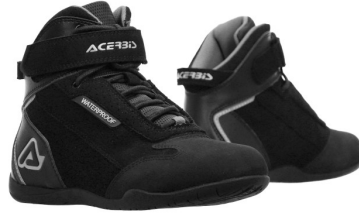

Rear reflective insert to improve visibility at night.
YKK zipper and Velcro side closure to ensure maximum ease of fit.
Wear-resistant rubber outsole features a differentiated grip design so as to ensure maximum grip and stability on all types of terrain
EN 13634:2017 CERTIFICATION
Weight: 1,38 Kg (size 43)

SHOES FIRST STEP 0026073

0026073.090

FEATURES

Shoes made of synthetic suede leather, protective and suitable for city use.

Thanks to the breathable fabric, these shoes ensure coolness in warmer seasons.

Anti-wear insert in the shift area and non-slip sole. Soft and hypoallergenic interior.