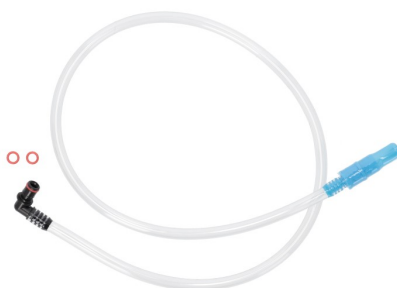

**TUBE + VALVE FOR  
0026371 + 0026372  
0026586**

0026586.000

**PRODUCTS RELATED**

0026372  
DRINK HIDROBAG ACQUA  
LOGO 2L

0026371  
DRINK HIDROBAG X-STORM  
LOGO 3L

0026216  
X-STORM LOGO BACKPACK  
■ 315 ■ 319

0026167  
BACKPACK H2O LOGO  
■ 315 ■ 319

0026160  
BACKPACK ACQUA LOGO 5L  
■ 203 ■ 315  
■ 319

0026168  
SATHER LOGO BACKPACK  
■ 315 ■ 319

**DRINK HIDROBAG**  
**DROMY 1,5L**  
**0026215**

0026215.000

**PRODUCT DETAILS**

80% PEVA | 5% EVA | 2% ABS | 3% SILICA GEL | 2% PE | 8%PVC

Made In: China

**PRODUCTS RELATED**

0026159  
DROMY LOGO WAIST PACK

■ 315

0022891  
2,5L HYDRO BAG VALVE

DRINK HIDROBAG  
ACQUA LOGO 2L  
0026372

0026372.000

FEATURES

Capacity 2L

PRODUCT DETAILS

80% PEVA | 5% EVA | 2% ABS | 3% SILICA GEL | 2% PE | 8%PVC

Made In: China

PRODUCTS RELATED

0026160  
BACKPACK ACQUA LOGO 5L

■ 203    ■ 315  
■ 319