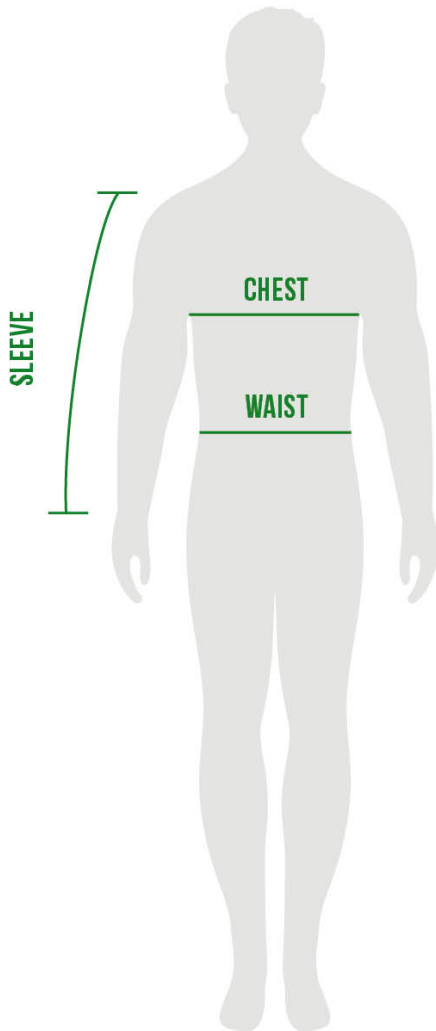

S 062 | M 064 | L 066 | XL 068 | XXL 069 | XXXL 070

MEN'S CLOTHING - SIZE GUIDE

HOW TO MEASURE

1. Get a tape measure.
2. Based on what you are buying, compare the measurements you see in the tables below with the measurements you have taken.
3. Are you are between two sizes? Choose the smaller size for a tighter fit, the larger size to be more comfortable.*