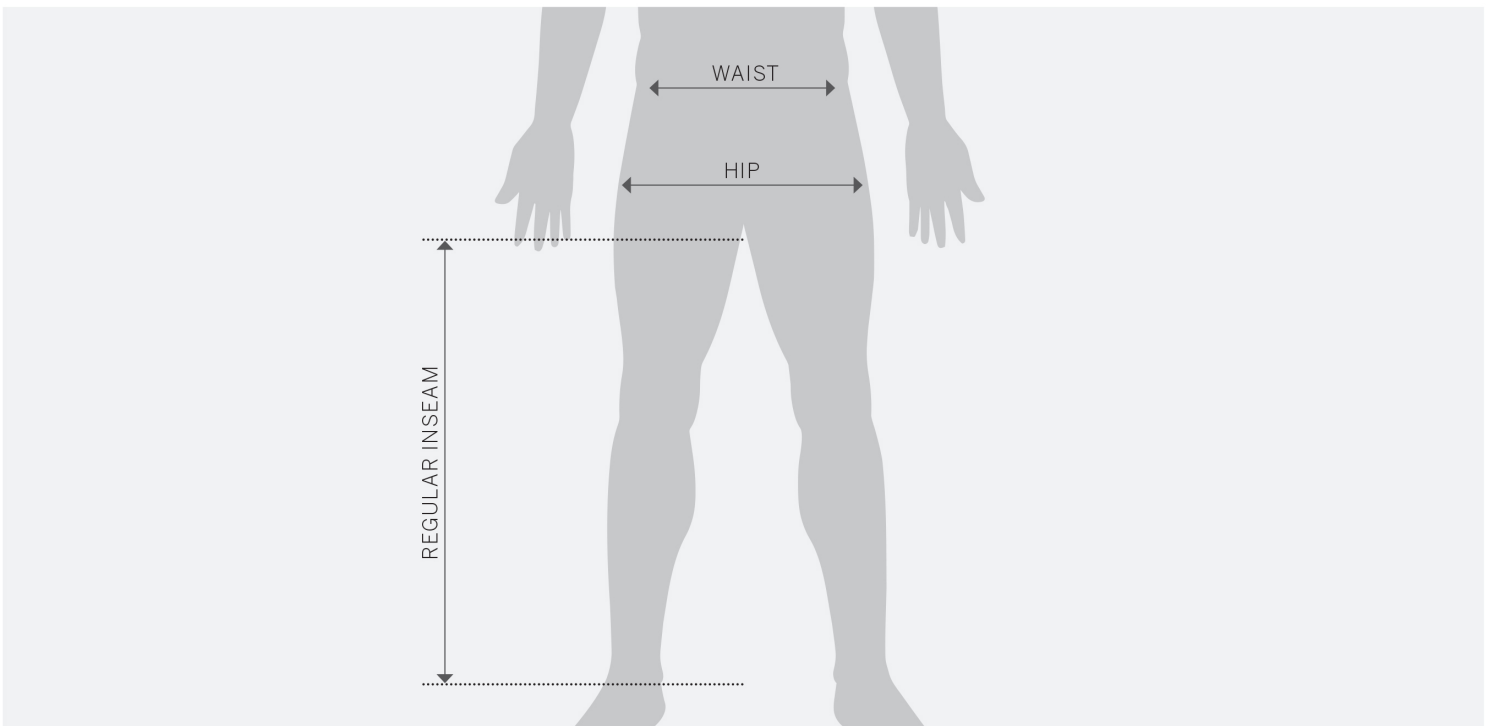

SIZES

XS 061 | S 062 | M 064 | L 066 | XL 068 | XXL 069

	061	062	064	066	068	069			
WAIST	65-70	70-75	75-80	80-85	85-90	90-95			
HIP	87-92	92-97	97-102	102-107	107-112	112-117			
INSEAM	77-83	77-83	81-86	81-86	81-86	81-86