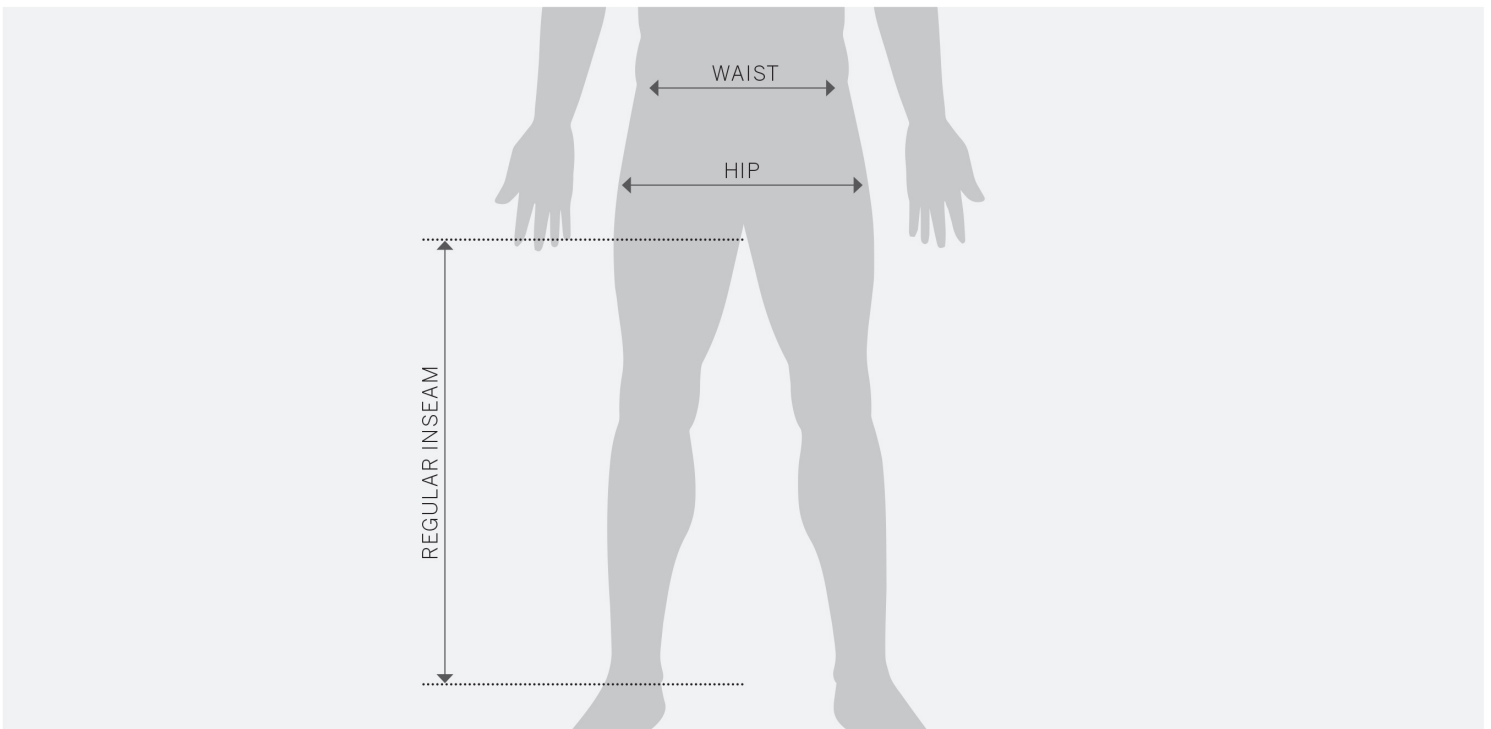

SIZES

S 062 | M 064 | L 066 | XL 068 | XXL 069 | XXXL 070

	062	064	066	068	069	070			
WAIST	79-84	84-89	89-94	94-99	99-104	104-109			
HIP	93-98	98-103	103-108	108-113	113-118	118-123			
INSEAM	80-85	80-85	80-85	83-88	83-88	83-88