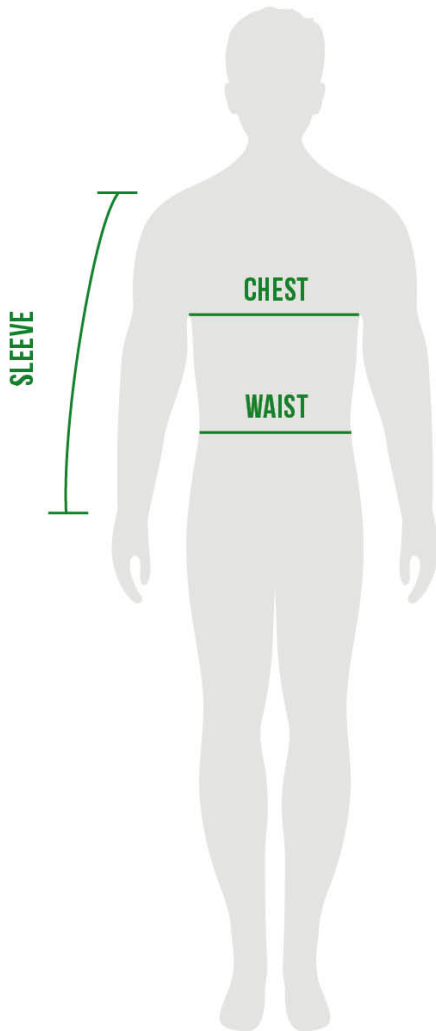

S 062 | M 064 | L 066 | XL 068 | XXL 069 | XXXL 070

MEN'S CLOTHING - SIZE GUIDE

HOW TO MEASURE

1. Get a tape measure.
2. Based on what you are buying, compare the measurements you see in the tables below with the measurements you have taken.
3. Are you are between two sizes? Choose the smaller size for a tighter fit, the larger size to be more comfortable.*

CHEST: Measure at the widest point of your chest, holding the tape horizontally.

WAIST: Measure the circumference of your waist at the narrowest point of the abdomen.

SLEEVE: Measure from the shoulder to the wrist.