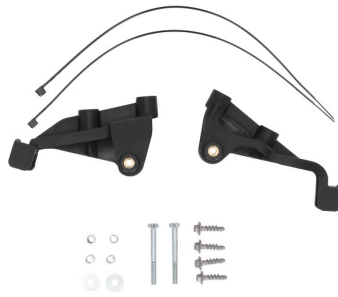

**PRODUCTS RELATED**

0025759  
K-LINEAR BKT HANDGUARDS

■ 237

■ 315

■ 335

■ 848

**MOUNTING KIT  
K-LINEAR  
0025782**

0025782.090