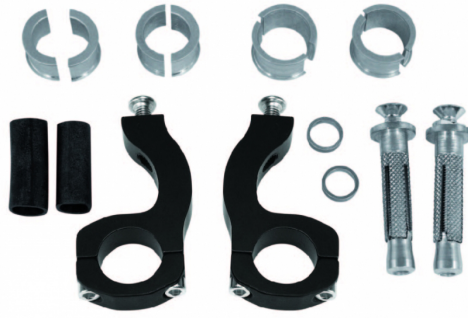

**KIT X-STRONG**  
**0013060**

0013060.090

**FEATURES**

for handlebars internal  $\varnothing$  from 13,5 mm to 19 mm, external  $\varnothing$  from 22 mm to 28 mm

**PRODUCTS RELATED**

0013056  
 MULTIPL0

■ 090    □ 030