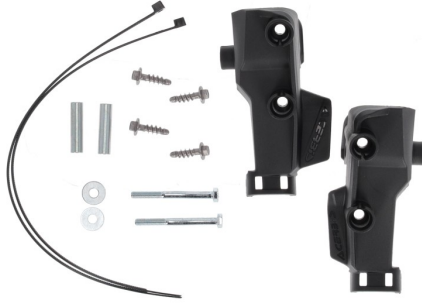

MOUNTING KIT
K-LINEAR GG
0025783

0025783.090

APPLICATIONS

GAS GAS EC 250 2024 | GAS GAS EC 250 F 2024 | GAS GAS EC 300 2024 | GAS GAS EC 350 F 2024 | GAS GAS EC 450 F 2024 | GAS GAS EC 500 F 2024 | GAS GAS EX 250 2024 | GAS GAS EX 250 F 2024 | GAS GAS EX 300 2024 | GAS GAS EX 350 F 2024 | GAS GAS EX 450 F 2024 | GAS GAS MC 125 2024 | GAS GAS MC 250 2024 | GAS GAS MC 250 F 2024 | GAS GAS MC 350 F 2024 | GAS GAS MC 450 F 2024 | HUSQVARNA FE 250 2022 2023 2024 | HUSQVARNA FE 350 2022 2023 2024 | HUSQVARNA FE 350 S 2022 2023 2024 | HUSQVARNA FE 350 W 2024 | HUSQVARNA FE 450 2022 2023 2024 | HUSQVARNA FE 501 2022 2023 2024 | HUSQVARNA FE 501 S 2022 2023 2024 | HUSQVARNA FE 501 W 2024 | HUSQVARNA TE 150 2024 | HUSQVARNA TE 150I 2022 2023 | HUSQVARNA TE 250 2024 | HUSQVARNA TE 250I 2022 2023 | HUSQVARNA TE 300 2024 | HUSQVARNA TE 300I 2022 2023

PRODUCTS RELATED

0025759
K-LINEAR BKT HANDGUARDS

■ 237

■ 315

■ 335

■ 848