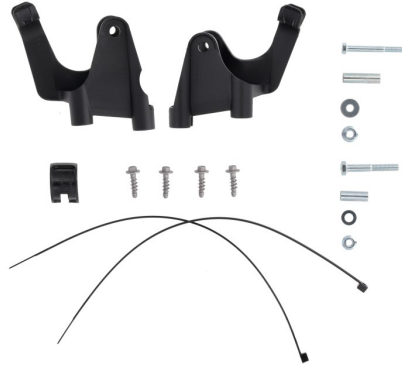

PRODUCTS RELATED

0026232
K-FUTURE KH HANDGUARDS
2024

■ 237

■ 315

■ 377

MOUNTING KIT LINEAR
0026221
0026425

0026425.090

APPLICATIONS