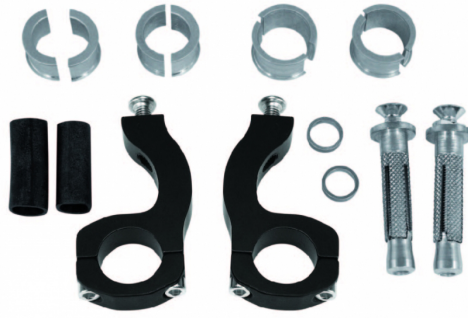

0013060.090

FEATURES

for handlebars internal \varnothing from 13,5 mm to 19 mm, external \varnothing from 22 mm to 28 mm

PRODUCTS RELATED

0013056
 MULTIPL0

■ 090 □ 030

0016865
 ENDURANCE HANDGUARDS

■ 040 ■ 090
 ■ 110