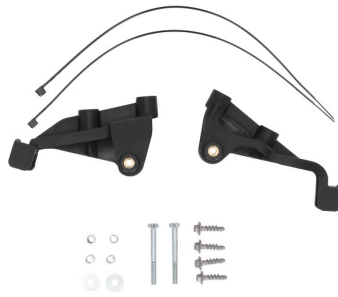

PRODUCTS RELATED

0025759
K-LINEAR BKT HANDGUARDS

■ 237

■ 315

■ 335

■ 848

**MOUNTING KIT
K-LINEAR
0025782**

0025782.090