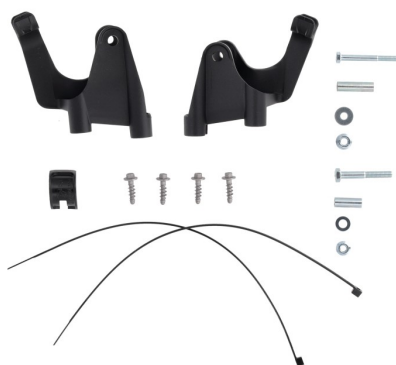

MOUNTING KIT
FUTURE 0026232
0026426

0026426.090

APPLICATIONS

KAWASAKI KX 450 2024 | KAWASAKI KX 450 X 2024

PRODUCTS RELATED

0026232
K-FUTURE KH HANDGUARDS
2024

■ 237

■ 315

■ 377