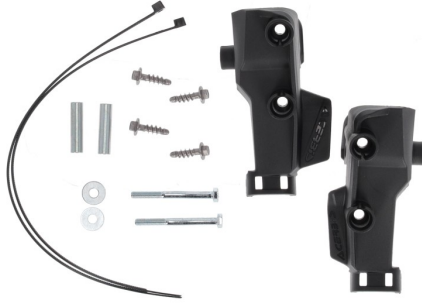

MOUNTING KIT
K-LINEAR GG
0025783

0025783.090

APPLICATIONS

GAS GAS EC 125 2025 | GAS GAS EC 250 2024 2025 | GAS GAS EC 250 F 2024 2025 | GAS GAS EC 300 2024 2025 | GAS GAS EC 350 F 2024 2025 | GAS GAS EC 450 F 2024 2025 | GAS GAS EC 500 F 2024 2025 | GAS GAS EX 250 2024 2025 | GAS GAS EX 250 F 2024 2025 | GAS GAS EX 300 2024 2025 | GAS GAS EX 350 F 2024 2025 | GAS GAS EX 450 F 2024 2025 | GAS GAS MC 125 2024 2025 | GAS GAS MC 250 2024 2025 | GAS GAS MC 250 F 2024 2025 | GAS GAS MC 350 F 2024 2025 | GAS GAS MC 450 F 2024 2025 | HUSQVARNA FE 250 2022 2023 2024 | HUSQVARNA FE 350 2022 2023 2024 | HUSQVARNA FE 350 S 2022 2023 2024 | HUSQVARNA FE 350 W 2024 | HUSQVARNA FE 450 2022 2023 2024 | HUSQVARNA FE 501 2022 2023 2024 | HUSQVARNA FE 501 S 2022 2023 2024 | HUSQVARNA FE 501 W 2024 | HUSQVARNA TE 150 2024 | HUSQVARNA TE 150I 2022 2023 | HUSQVARNA TE 250 2024 | HUSQVARNA TE 250I 2022 2023 | HUSQVARNA TE 300 2024 | HUSQVARNA TE 300I 2022 2023

PRODUCTS RELATED

0025759
K-LINEAR BKT HANDGUARDS

■ 237

■ 315

■ 335

■ 848