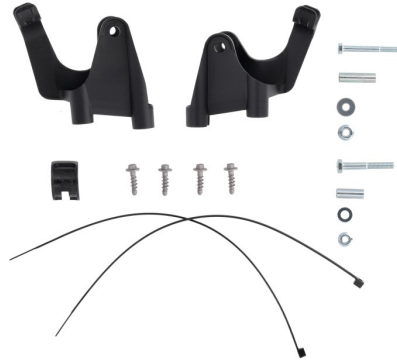

MOUNTING KIT
FUTURE 0026232
0026426

0026426.090

APPLICATIONS

KAWASAKI KX 450 2024 2025 | KAWASAKI KX 450 X 2024 2025

PRODUCTS RELATED

0026232
K-FUTURE KH HANDGUARDS
2024

■ 237

■ 315

■ 377