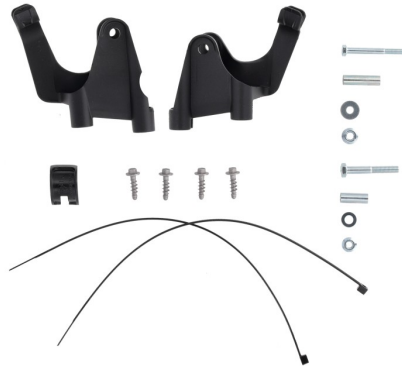

PRODUCTS RELATED

0026232  
K-FUTURE KH HANDGUARDS  
2024

■ 237

■ 315

■ 377

MOUNTING KIT LINEAR  
0026221  
0026425

0026425.090

APPLICATIONS