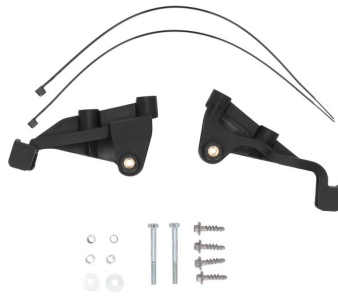

**PRODUCTS RELATED**

0025759  
K-LINEAR BKT HANDGUARDS

■ 237

■ 315

■ 335

■ 848

**MOUNTING KIT**  
**K-LINEAR**  
**0025782**

0025782.090