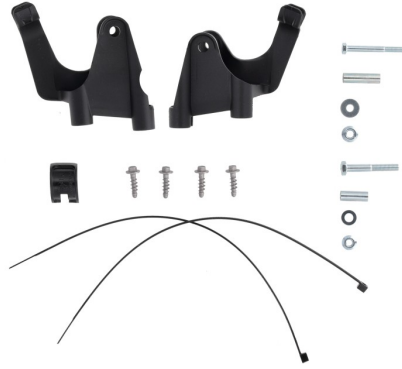

■ 377

MOUNTING KIT LINEAR
0026221
0026425

0026425.090

APPLICATIONS

KAWASAKI KX 450 2024 | KAWASAKI KX 450 X 2024

PRODUCTS RELATED

0026221
K-LINEAR KH HANDGUARDS
2024

■ 237