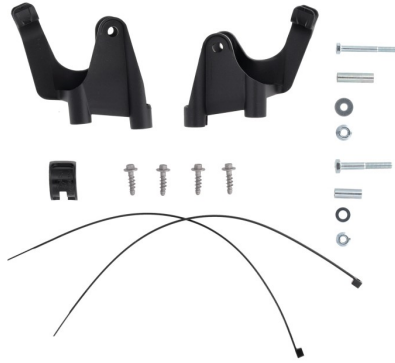

MOUNTING KIT
FUTURE 0026232
0026426

0026426.090

APPLICATIONS

KAWASAKI KX 450 2024 | KAWASAKI KX 450 X 2024

PRODUCTS RELATED

0026232
K-FUTURE KH HANDGUARDS
2024

■ 237

■ 315

■ 377