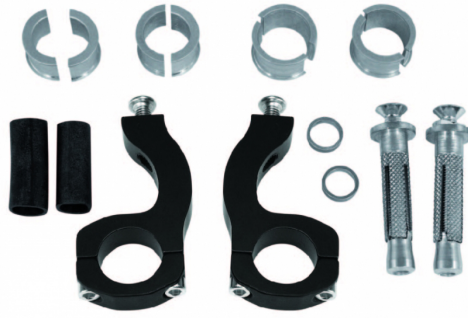

KIT X-STRONG
0013060

0013060.090

FEATURES

for handlebars internal $\varnothing$ from 13,5 mm to 19 mm, external $\varnothing$ from 22 mm to 28 mm

PRODUCTS RELATED

0013056
MULTIPLLO

■ 090   □ 030

0016865
ENDURANCE HANDGUARDS

■ 040   ■ 090
■ 110

0013063
SUPERMOTO HANDGUARDS

□ 030   ■ 090

0013054
RALLY PRO HANDGUARDS

■ 010.098   ■ 011.016
□ 030   ■ 040.098
■ 090   ■ 110
■ 110.990

0016077
RALLY III HANDGUARDS

■ 010   ■ 011.016
□ 030   ■ 040
■ 060   ■ 090
■ 110   ■ 130

0007846
MULTIPLLO "R" HANDGUARDS

■ 090