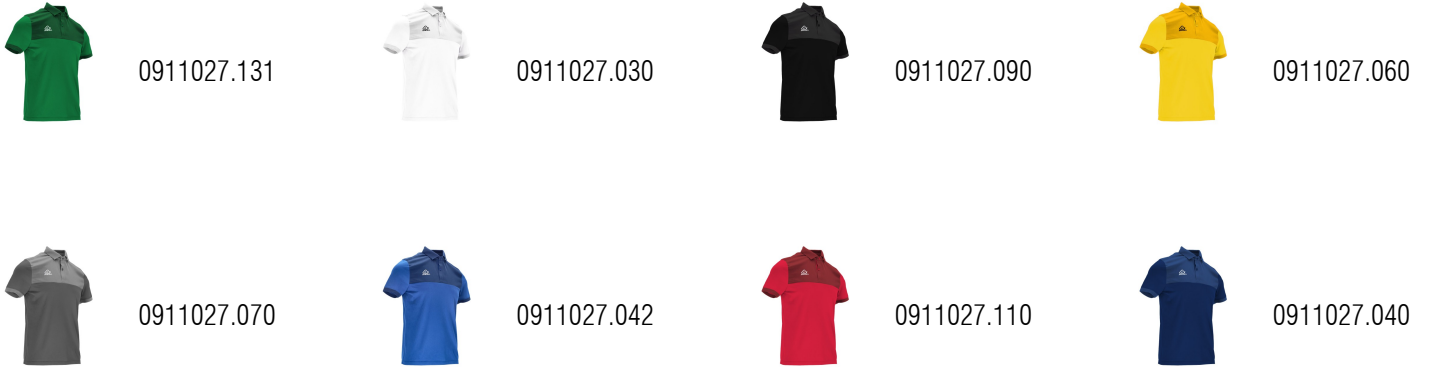

HARPASTON POLO
0911027

FEATURES

Knitted rib collar
Inner neck heat transfer
Heat transfer logo

Breathable fabric

PRODUCT DETAILS

100% polyester | 125 GSM

Made In: China

SIZES

4XS 071 | 3XS 059 | XXS 060 | XS 061 | S 062 | M 064 | L 066 | XL 068 | XXL 069 | XXXL 070