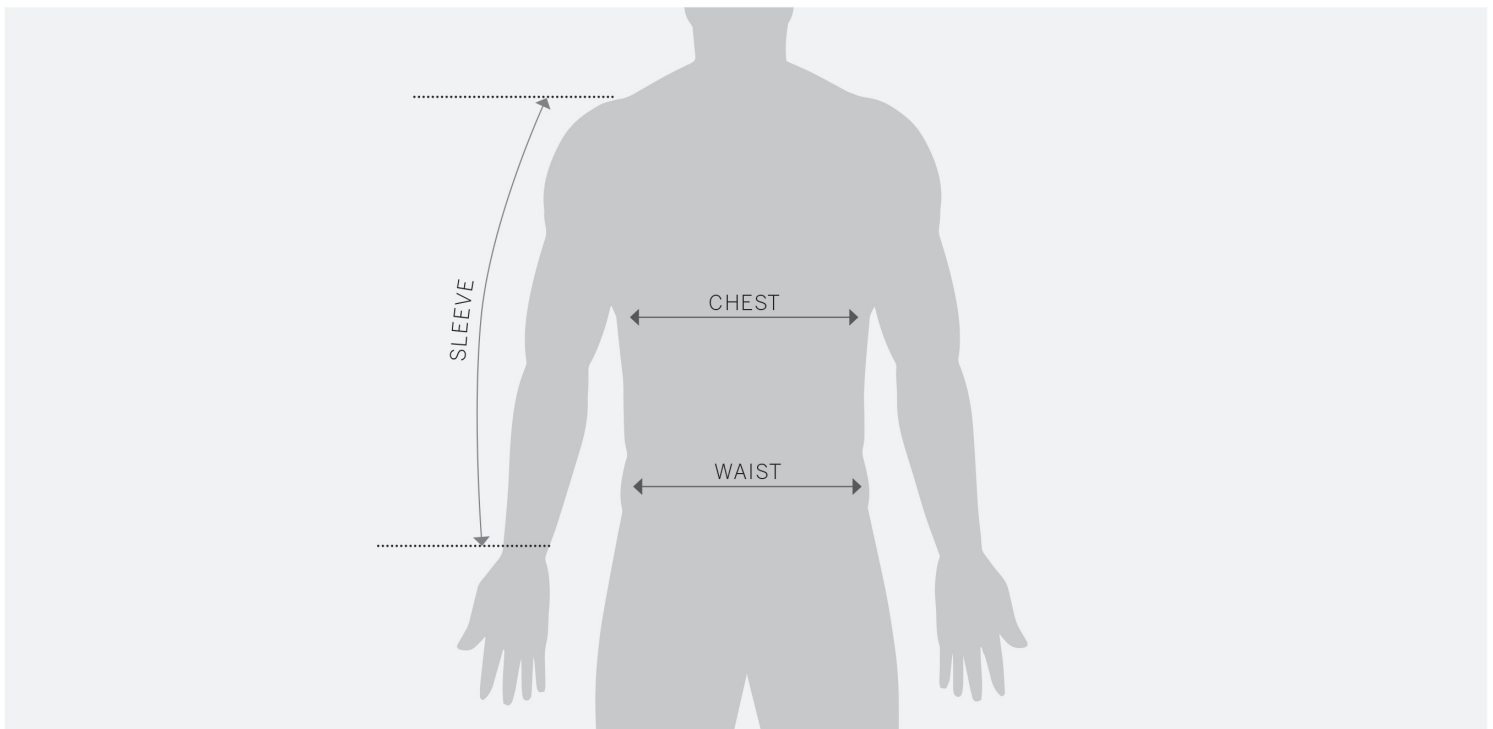

SIZES

S 062 | M 064 | L 066 | XL 068 | XXL 069 | XXXL 070

	S	M	L	XL	2XL	3XL	
Chest	88-94	94-100	100-106	106-112	112-118	118-124	
Waist	78-84	84-90	90-96	96-102	102-108	108-114	
Sleeve	65-66	66-67	67-68	68-69	69-70	70-71