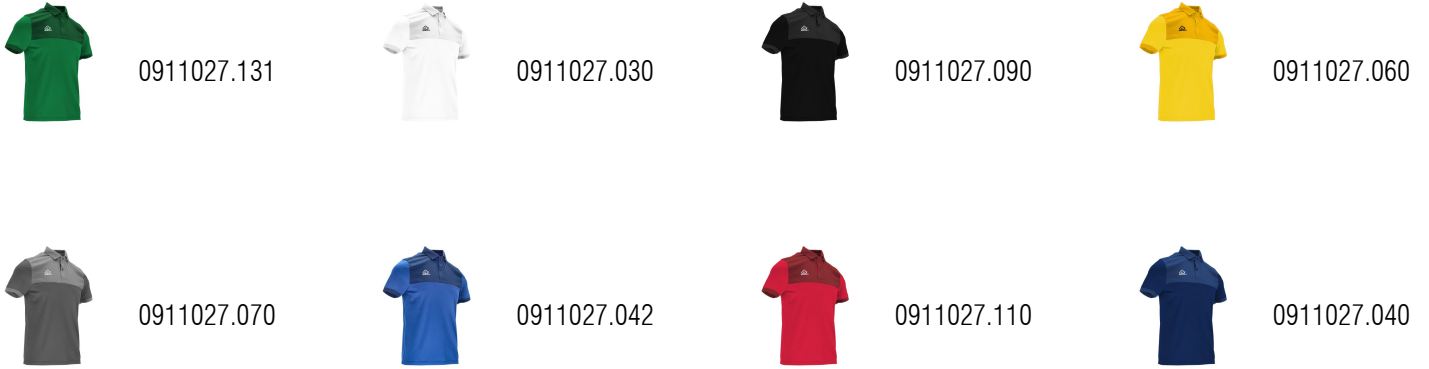

HARPASTON POLO
0911027

FEATURES

Knitted rib collar
Inner neck heat transfer
Heat transfer logo

Breathable fabric

PRODUCT DETAILS

100% polyester | 125 GSM

Made In: China

SIZES

4XS 071 | 3XS 059 | XXS 060 | XS 061 | S 062 | M 064 | L 066 | XL 068 | XXL 069 | XXXL 070