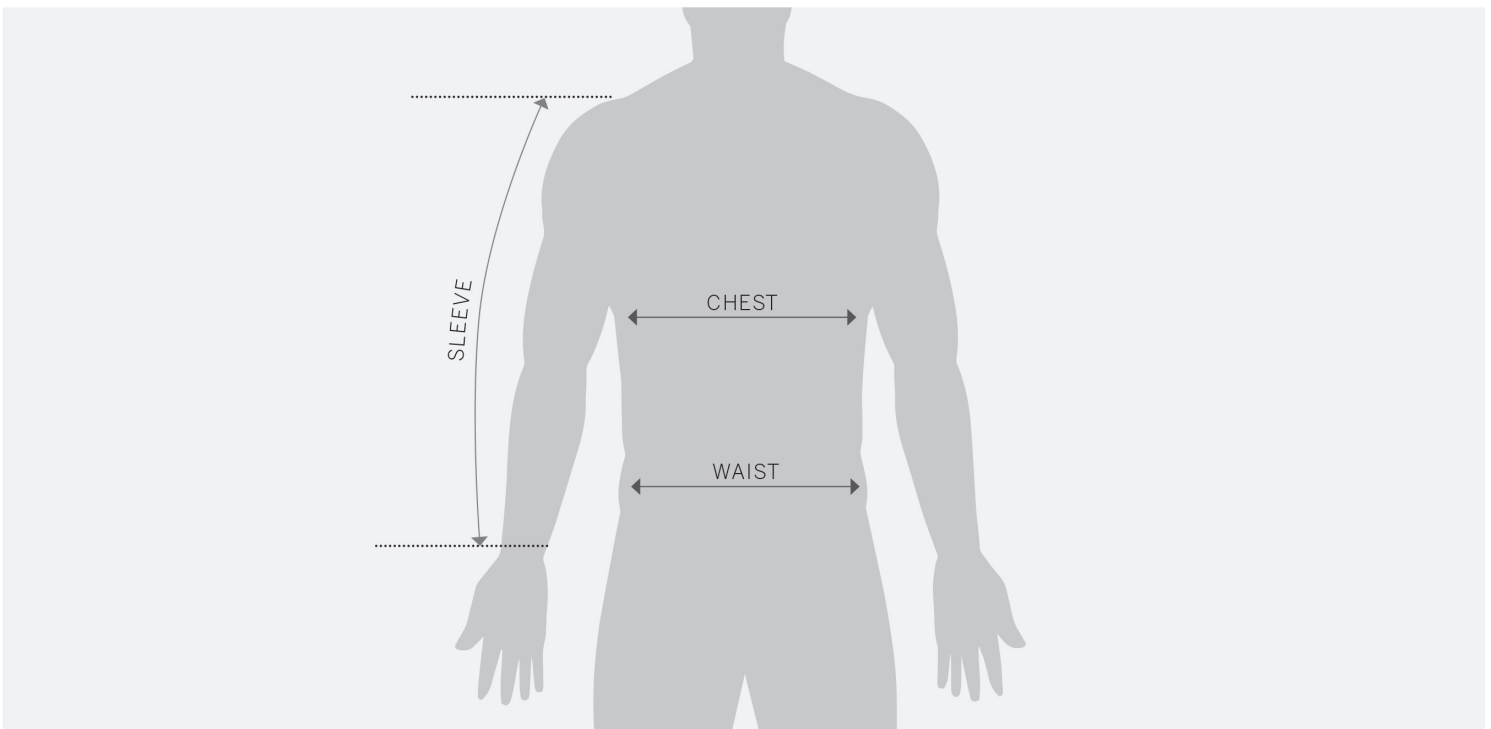

SIZES

S 062 | M 064 | L 066 | XL 068 | XXL 069 | XXXL 070

	S	M	L	XL	2XL	3XL	
Chest	88-94	94-100	100-106	106-112	112-118	118-124	
Waist	78-84	84-90	90-96	96-102	102-108	108-114	
Sleeve	65-66	66-67	67-68	68-69	69-70	70-71